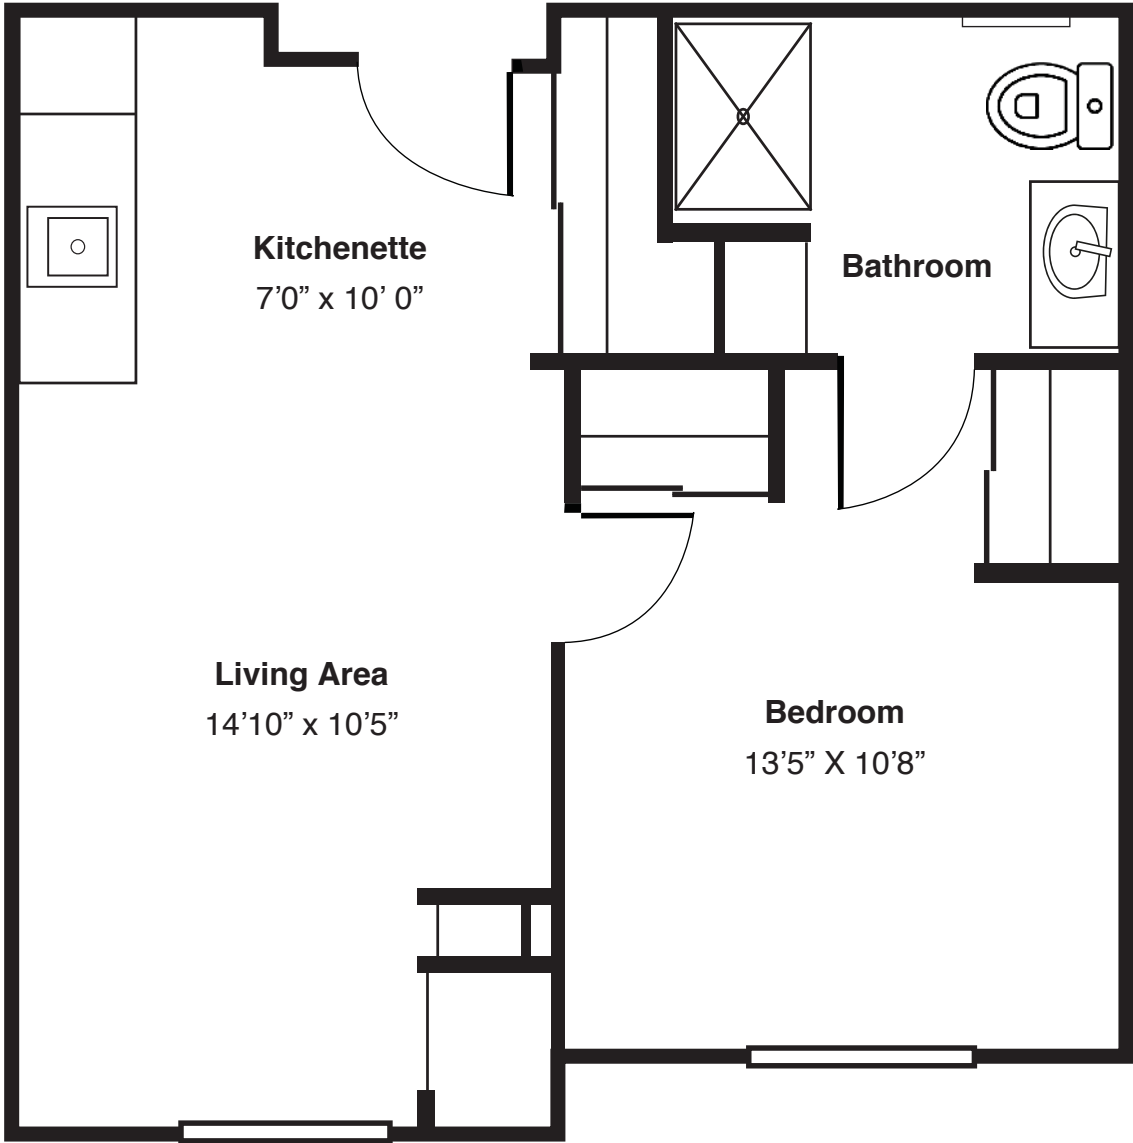

Studio

(Room dimensions may vary slightly - 384 sq.ft)

Assisted Living
Floor Plan
One-bedroom

One-bedroom

(Room dimensions may vary slightly - 442-456 sq.ft)

ADDOLORATA VILLA
FRANCISCAN COMMUNITIES

Franciscan Ministries sponsored by the Franciscan Sisters of Chicago

LIVING joyfully

555 McHenry Road, Wheeling, IL 60090 • 847-215-1600 • www.addoloratavilla.org

Assisted Living
Floor Plan
Two-bedroom

Two-bedroom

(Room dimensions may vary slightly - 742-767 sq.ft)

ADDOLORATA VILLA
FRANCISCAN COMMUNITIES