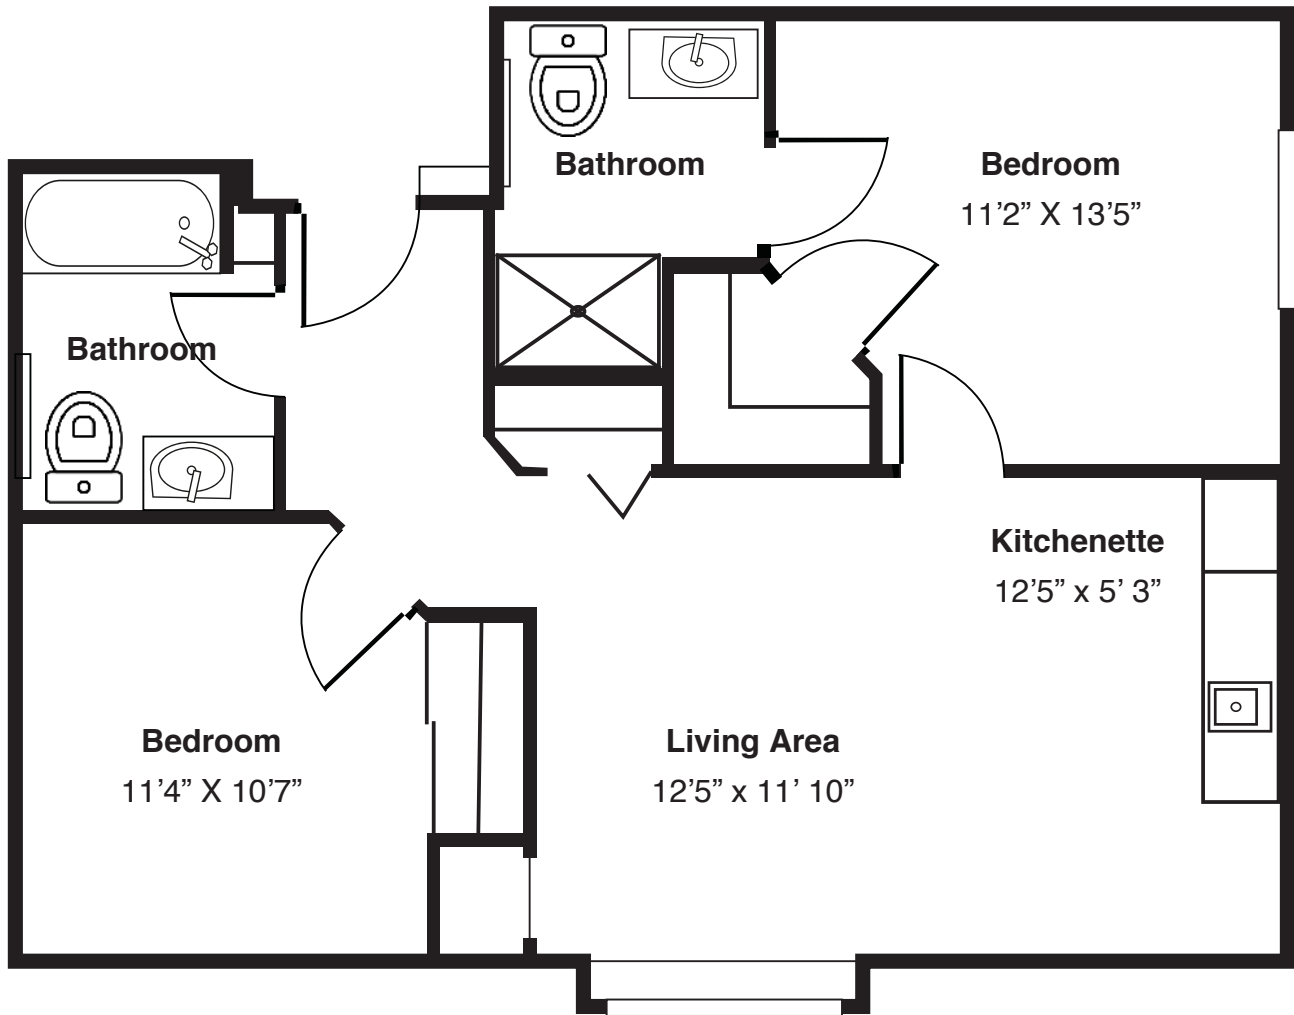

Studio

(Room dimensions may vary slightly - 384 sq.ft)

Assisted Living
Floor Plan
One-bedroom

One-bedroom

(Room dimensions may vary slightly - 442-456 sq.ft)

ADDOLORATA VILLA
FRANCISCAN COMMUNITIES

Franciscan Ministries sponsored by the Franciscan Sisters of Chicago

LIVING joyfully

555 McHenry Road, Wheeling, IL 60090 • 847-215-1600 • www.addoloratavilla.org

Assisted Living
Floor Plan
Two-bedroom

Two-bedroom

(Room dimensions may vary slightly - 742-767 sq.ft)

ADDOLORATA VILLA
FRANCISCAN COMMUNITIES