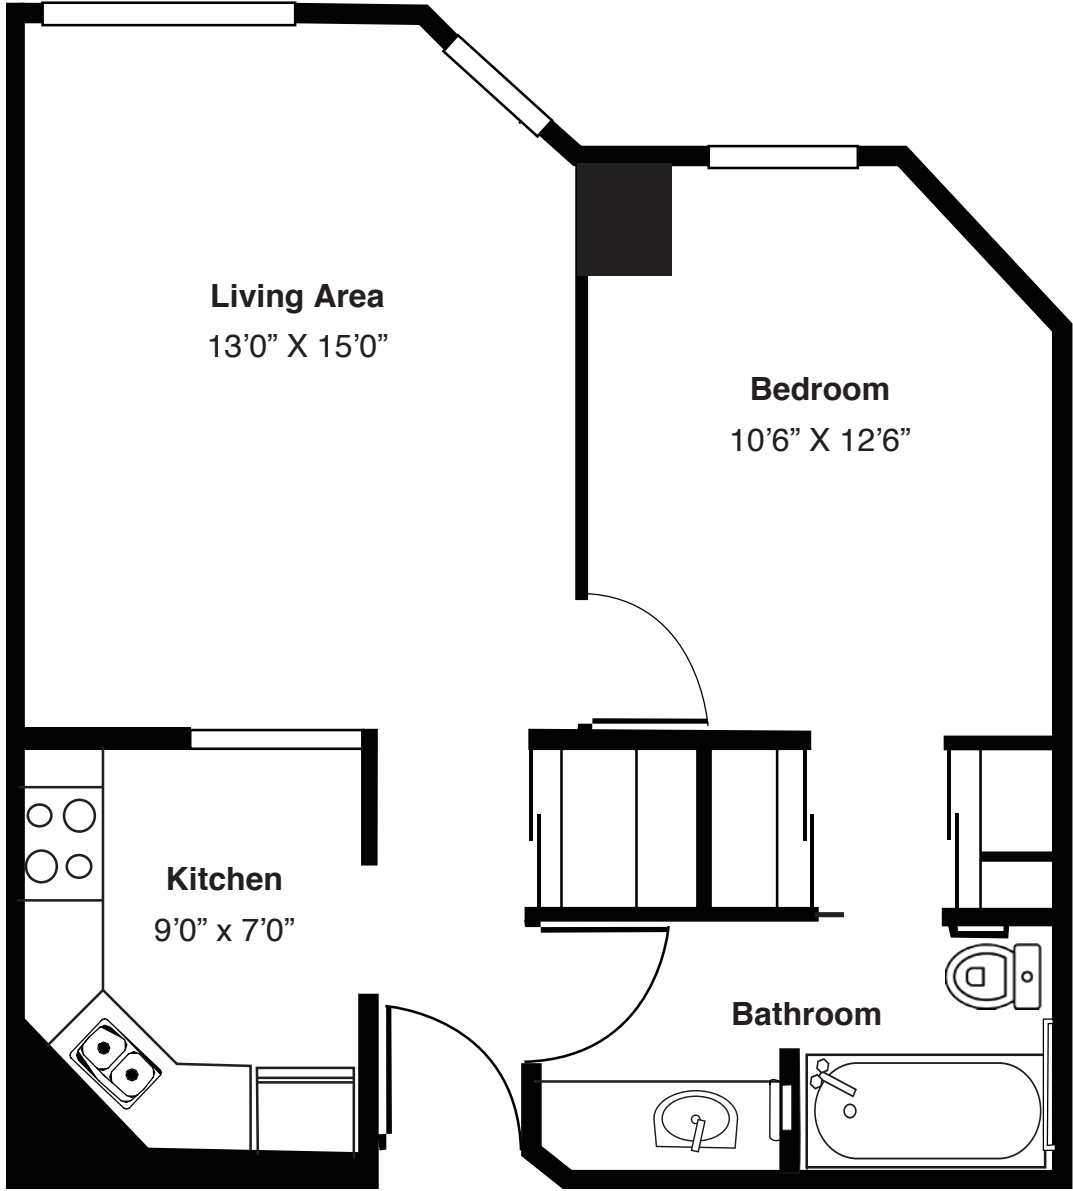

Studio

(Room dimensions may vary slightly - 392 sq.ft)

Independent Living
Floor Plan
One-bedroom

One-bedroom

(Room dimensions may vary slightly - 580 sq.ft)

ADDOLORATA VILLA
FRANCISCAN COMMUNITIES

Franciscan Ministries sponsored by the Franciscan Sisters of Chicago

LIVING *joyfully*

Independent Living
Floor Plan
One-bedroom

One-bedroom

(Room dimensions may vary slightly - 591 sq.ft)

Independent Living
Floor Plan
One-bedroom

One-bedroom
(Room dimensions may vary slightly - 606 sq.ft)

ADDOLORATA VILLA
FRANCISCAN COMMUNITIES

Franciscan Ministries sponsored by the Franciscan Sisters of Chicago

LIVING *joyfully*

Independent Living
Floor Plan
Two-bedroom

Two-bedroom, 1.5 bathrooms
(Room dimensions may vary slightly - 781 sq.ft)

Independent Living
Floor Plan
Two-bedroom

Two-bedroom, 1.5 bathrooms

(Room dimensions may vary slightly - 778 sq.ft)

Independent Living
Floor Plan
Two-bedroom

Two-bedroom, 2 bathrooms
(Room dimensions may vary slightly - 830 sq.ft)