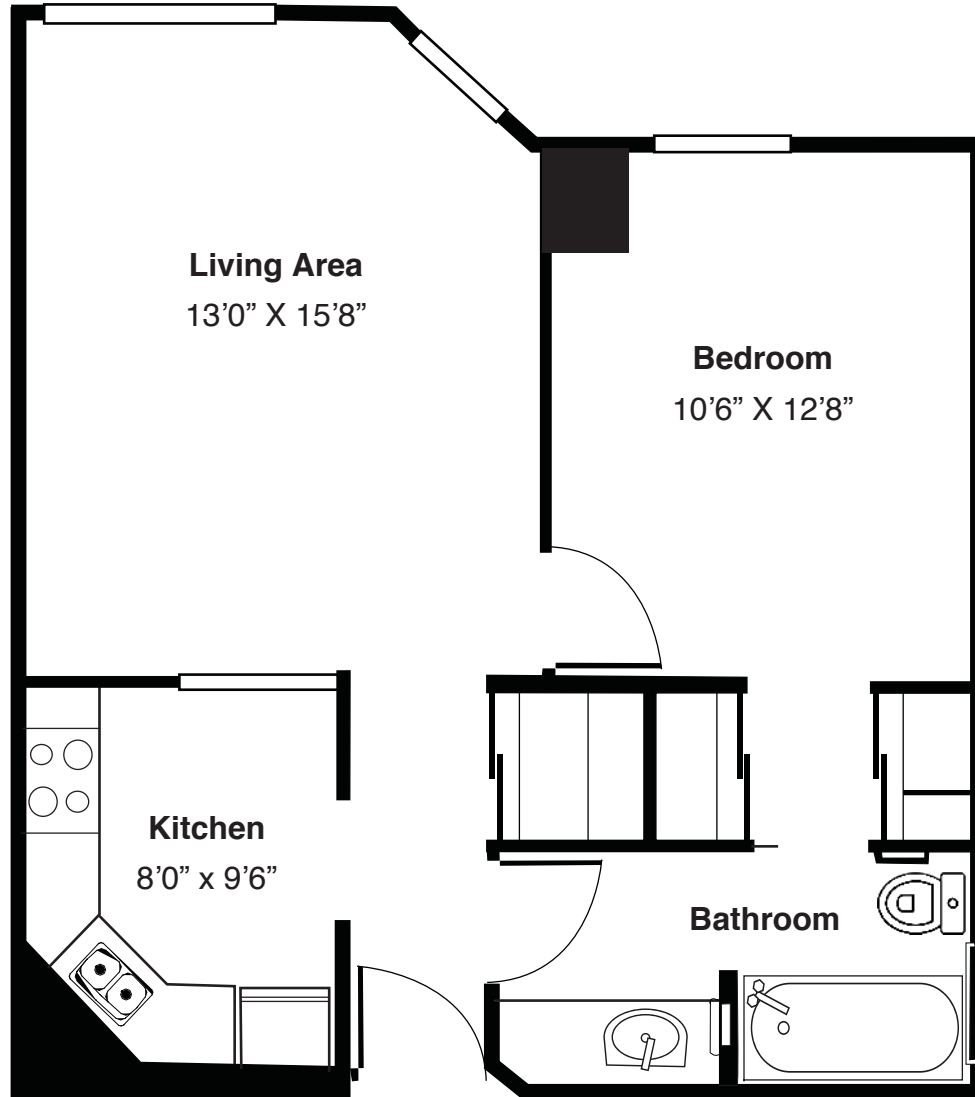

Studio

(Room dimensions may vary slightly - 392 sq.ft)

Independent Living
Floor Plan
One-bedroom

One-bedroom

(Room dimensions may vary slightly - 580 sq.ft)

ADDOLORATA VILLA
FRANCISCAN COMMUNITIES

Franciscan Ministries sponsored by the Franciscan Sisters of Chicago

LIVING *joyfully*

Independent Living
Floor Plan
One-bedroom

One-bedroom

(Room dimensions may vary slightly - 591 sq.ft)

Independent Living
Floor Plan
One-bedroom

One-bedroom
(Room dimensions may vary slightly - 606 sq.ft)

ADDOLORATA VILLA
FRANCISCAN COMMUNITIES

Franciscan Ministries sponsored by the Franciscan Sisters of Chicago

LIVING *joyfully*

Independent Living
Floor Plan
Two-bedroom

Two-bedroom, 1.5 bathrooms
(Room dimensions may vary slightly - 781 sq.ft)

Independent Living
Floor Plan
Two-bedroom

Two-bedroom, 1.5 bathrooms

(Room dimensions may vary slightly - 778 sq.ft)

Independent Living
Floor Plan
Two-bedroom

Two-bedroom, 2 bathrooms
(Room dimensions may vary slightly - 830 sq.ft)