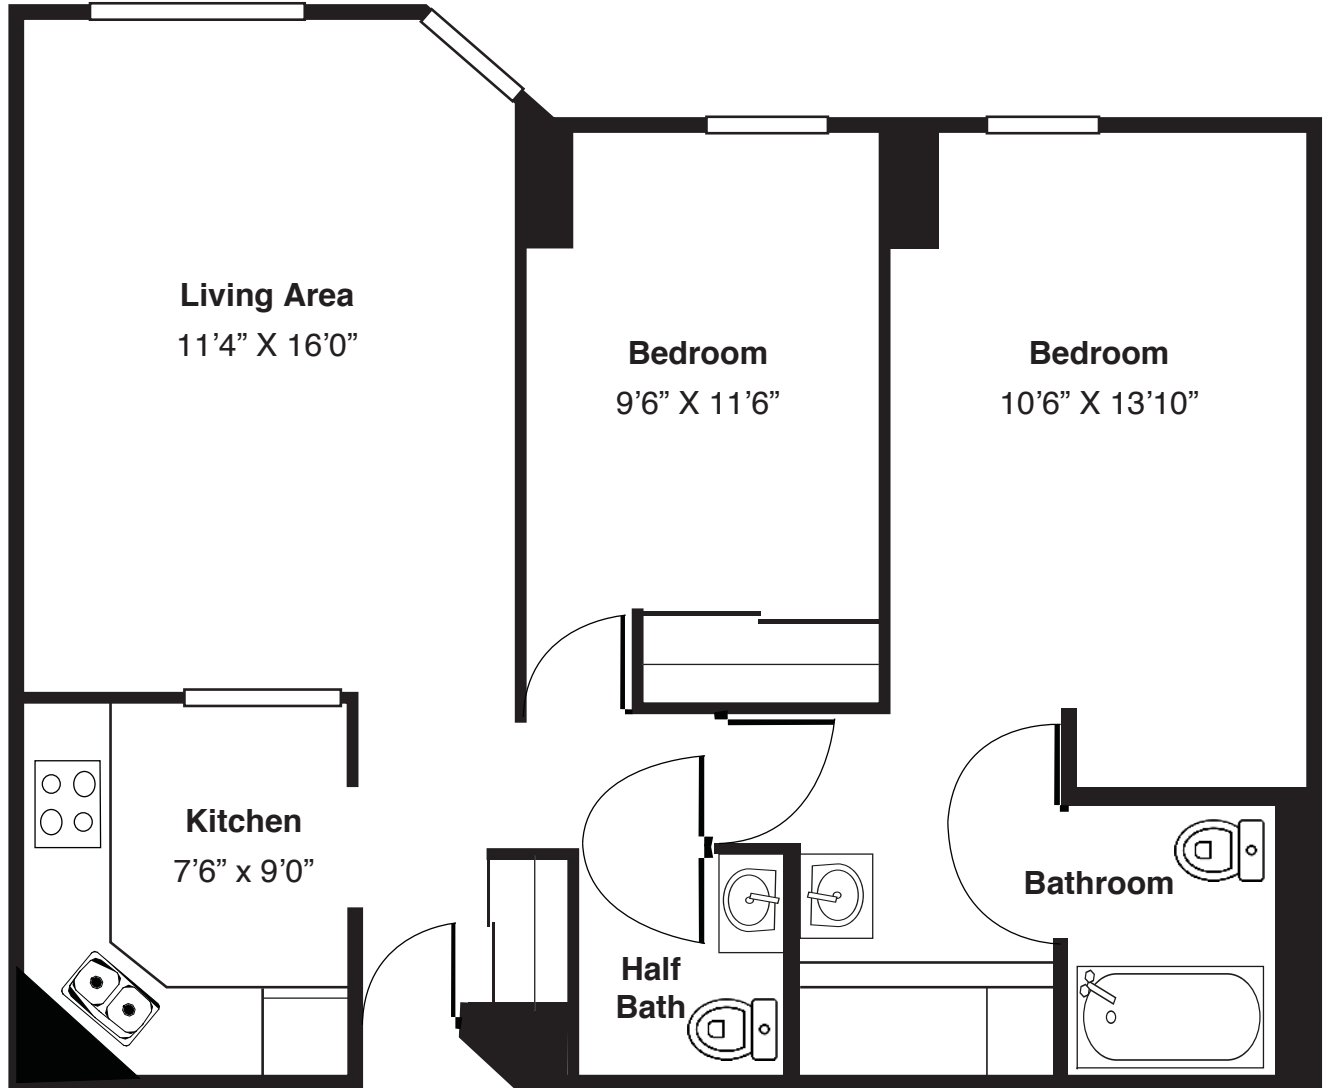

Studio

(Room dimensions may vary slightly - 392 sq.ft)

Independent Living
Floor Plan
One-bedroom

One-bedroom

(Room dimensions may vary slightly - 580 sq.ft)

ADDOLORATA VILLA
FRANCISCAN COMMUNITIES

Franciscan Ministries sponsored by the Franciscan Sisters of Chicago

LIVING *joyfully*

Independent Living
Floor Plan
One-bedroom

One-bedroom

(Room dimensions may vary slightly - 591 sq.ft)

Independent Living
Floor Plan
One-bedroom

One-bedroom
(Room dimensions may vary slightly - 606 sq.ft)

ADDOLORATA VILLA
FRANCISCAN COMMUNITIES

Franciscan Ministries sponsored by the Franciscan Sisters of Chicago

LIVING *joyfully*

Independent Living
Floor Plan
Two-bedroom

Two-bedroom, 1.5 bathrooms
(Room dimensions may vary slightly - 781 sq.ft)

Independent Living
Floor Plan
Two-bedroom

Two-bedroom, 1.5 bathrooms

(Room dimensions may vary slightly - 778 sq.ft)

Independent Living
Floor Plan
Two-bedroom

Two-bedroom, 2 bathrooms
(Room dimensions may vary slightly - 830 sq.ft)