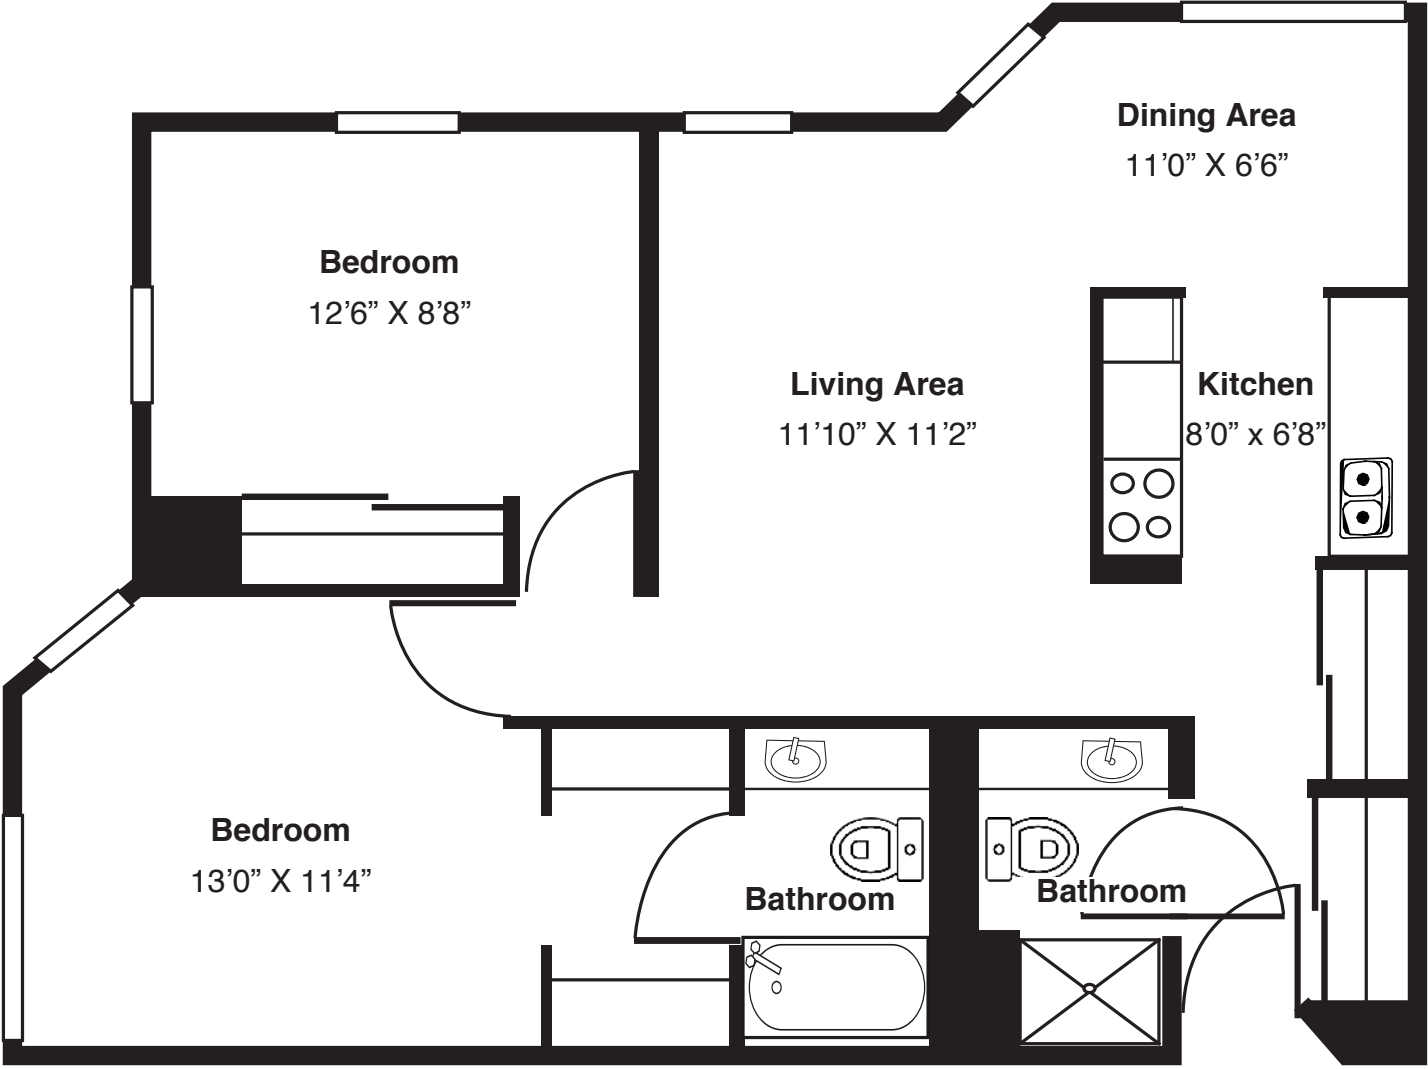

Studio

(Room dimensions may vary slightly - 392 sq.ft)

Independent Living
Floor Plan
One-bedroom

One-bedroom

(Room dimensions may vary slightly - 580 sq.ft)

ADDOLORATA VILLA
FRANCISCAN COMMUNITIES

Franciscan Ministries sponsored by the Franciscan Sisters of Chicago

LIVING *joyfully*

Independent Living
Floor Plan
One-bedroom

One-bedroom

(Room dimensions may vary slightly - 591 sq.ft)

Independent Living
Floor Plan
One-bedroom

One-bedroom
(Room dimensions may vary slightly - 606 sq.ft)

ADDOLORATA VILLA
FRANCISCAN COMMUNITIES

Franciscan Ministries sponsored by the Franciscan Sisters of Chicago

LIVING *joyfully*

Independent Living
Floor Plan
Two-bedroom

Two-bedroom, 1.5 bathrooms
(Room dimensions may vary slightly - 781 sq.ft)

Independent Living
Floor Plan
Two-bedroom

Two-bedroom, 1.5 bathrooms

(Room dimensions may vary slightly - 778 sq.ft)

Independent Living
Floor Plan
Two-bedroom

Two-bedroom, 2 bathrooms
(Room dimensions may vary slightly - 830 sq.ft)