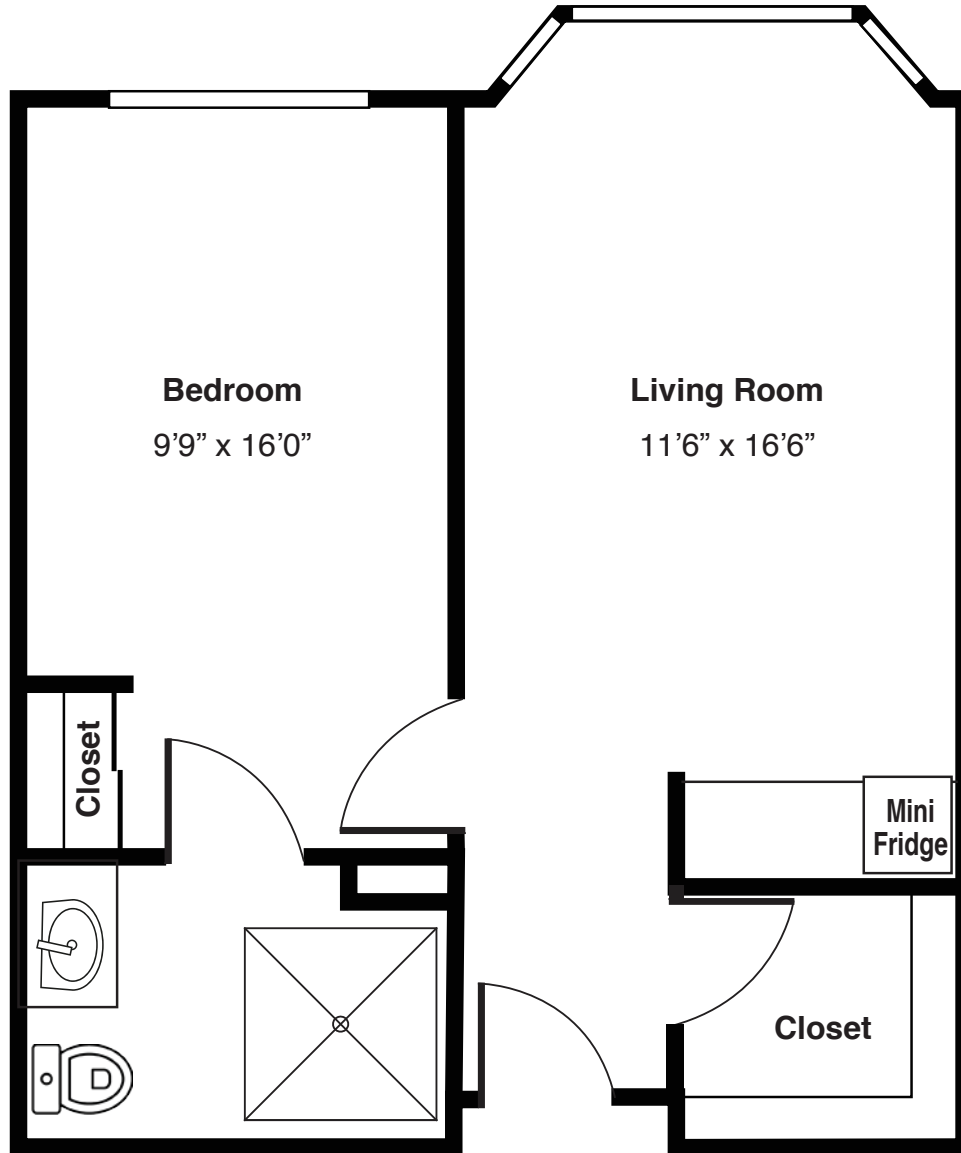

Assisted Living
Floor Plan
One Bedroom

One Bedroom

(Room dimensions may vary slightly - 544 sq.ft)

Basic monthly package starting at _____

MARIAN VILLAGE
FRANCISCAN COMMUNITIES

Franciscan Ministries sponsored by the Franciscan Sisters of Chicago

LIVING *joyfully*

15624 Marian Drive, Homer Glen, IL 60491 • 708-226-3780 • www.marianvillage.org

Assisted Living
Floor Plan
Studio Deluxe

Studio Deluxe

(Room dimensions may vary slightly - 425 sq.ft)

Basic monthly package starting at _____

Assisted Living
Floor Plan
Studio

Studio

(Room dimensions may vary slightly - 375 sq.ft)

Basic monthly package starting at _____

MARIAN VILLAGE
FRANCISCAN COMMUNITIES

Franciscan Ministries sponsored by the Franciscan Sisters of Chicago