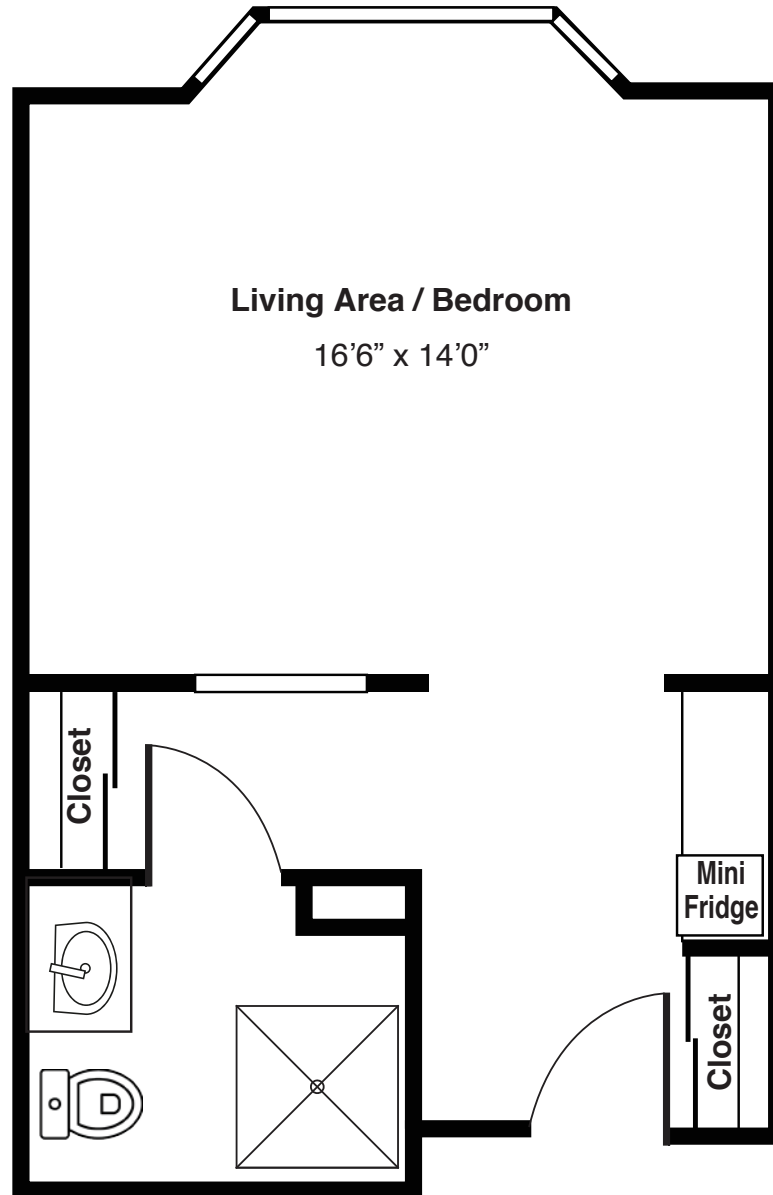

Assisted Living
Floor Plan
One Bedroom

One Bedroom

(Room dimensions may vary slightly - 544 sq.ft)

Basic monthly package starting at _____

MARIAN VILLAGE
FRANCISCAN COMMUNITIES

Franciscan Ministries sponsored by the Franciscan Sisters of Chicago

LIVING *joyfully*

15624 Marian Drive, Homer Glen, IL 60491 • 708-226-3780 • www.marianvillage.org

Assisted Living
Floor Plan
Studio Deluxe

Studio Deluxe

(Room dimensions may vary slightly - 425 sq.ft)

Basic monthly package starting at _____

Assisted Living
Floor Plan
Studio

Studio

(Room dimensions may vary slightly - 375 sq.ft)

Basic monthly package starting at _____

MARIAN VILLAGE
FRANCISCAN COMMUNITIES

Franciscan Ministries sponsored by the Franciscan Sisters of Chicago