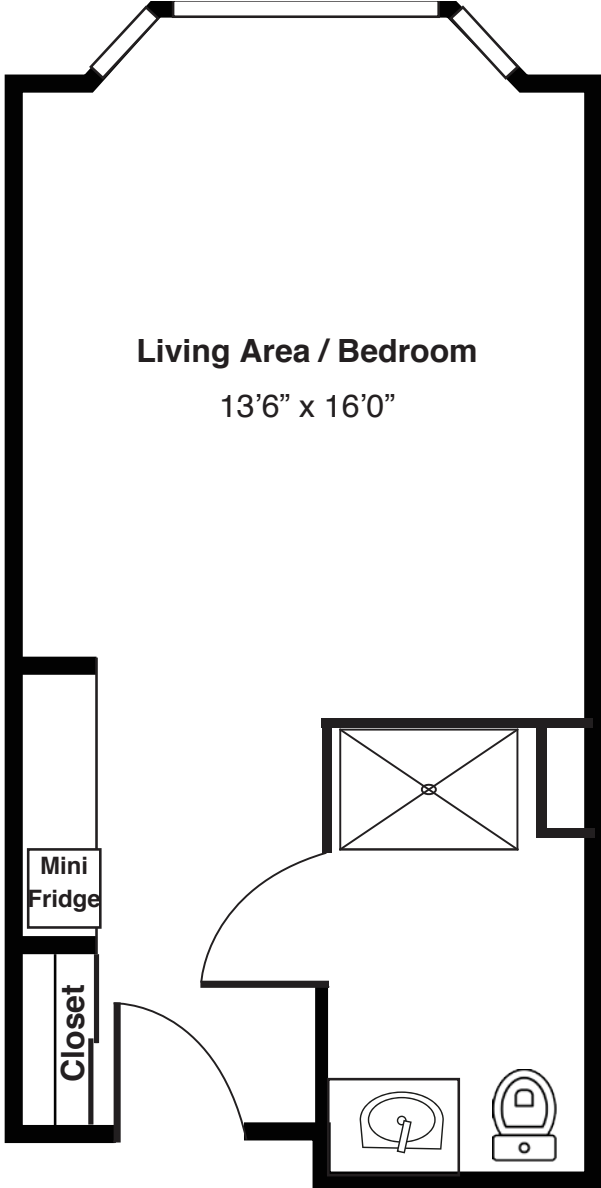

Assisted Living
Floor Plan
One Bedroom

One Bedroom

(Room dimensions may vary slightly - 544 sq.ft)

Basic monthly package starting at _____

MARIAN VILLAGE
FRANCISCAN COMMUNITIES

Franciscan Ministries sponsored by the Franciscan Sisters of Chicago

LIVING *joyfully*

15624 Marian Drive, Homer Glen, IL 60491 • 708-226-3780 • www.marianvillage.org

Assisted Living
Floor Plan
Studio Deluxe

Studio Deluxe

(Room dimensions may vary slightly - 425 sq.ft)

Basic monthly package starting at _____

Assisted Living
Floor Plan
Studio

Studio

(Room dimensions may vary slightly - 375 sq.ft)

Basic monthly package starting at _____

MARIAN VILLAGE
FRANCISCAN COMMUNITIES

Franciscan Ministries sponsored by the Franciscan Sisters of Chicago