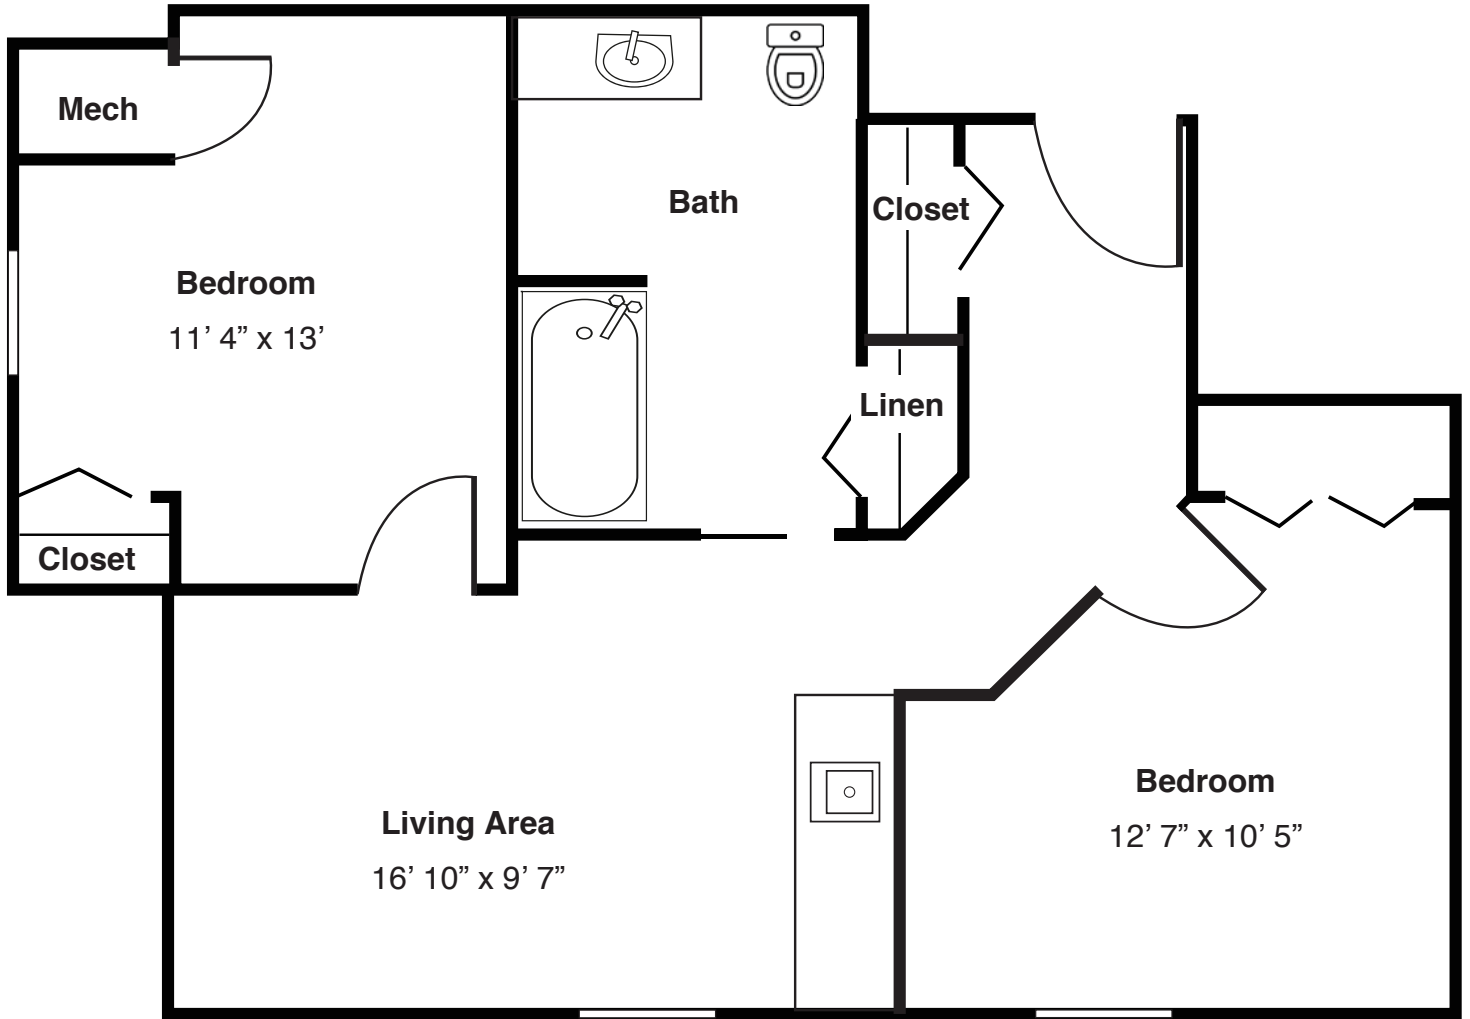

Assisted Living  
Floor Plan  
One-bedroom

**One-bedroom**  
*(Room dimensions may vary slightly - 325 sq.ft)*

**ST. JOSEPH VILLAGE OF CHICAGO**

**FRANCISCAN COMMUNITIES**

*Franciscan Ministries sponsored by the Franciscan Sisters of Chicago*

LIVING *joyfully*

Assisted Living  
Floor Plan  
Two-bedroom

**Two-bedroom**  
*(Room dimensions may vary slightly - 500 sq.ft)*

**ST. JOSEPH VILLAGE OF CHICAGO**

**FRANCISCAN COMMUNITIES**

*Franciscan Ministries sponsored by the Franciscan Sisters of Chicago*

LIVING *joyfully*