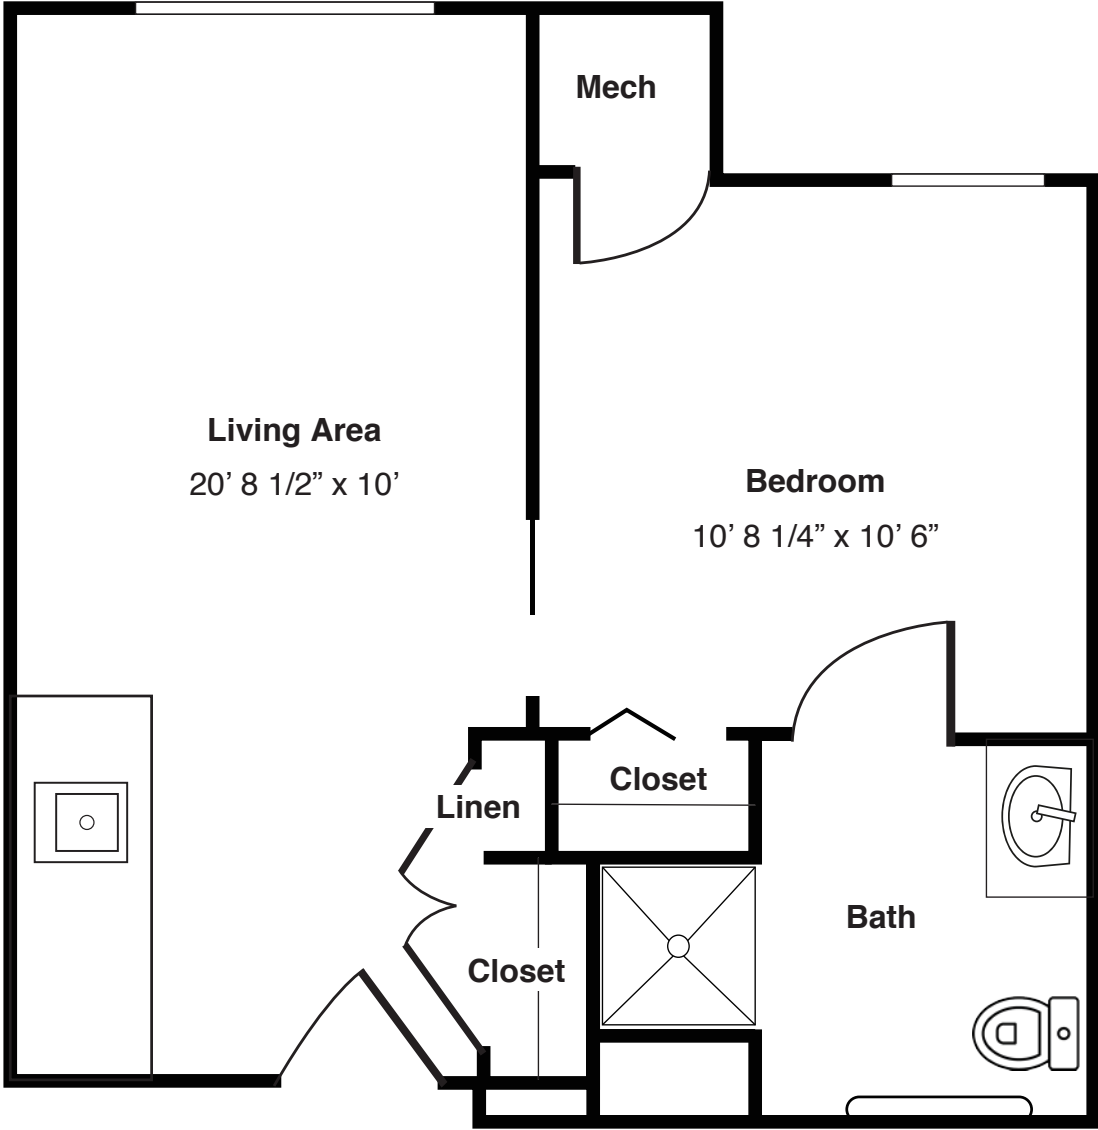

Assisted Living  
Floor Plan  
One-bedroom

**One-bedroom**  
*(Room dimensions may vary slightly - 325 sq.ft)*

**ST. JOSEPH VILLAGE OF CHICAGO**

**FRANCISCAN COMMUNITIES**

*Franciscan Ministries sponsored by the Franciscan Sisters of Chicago*

LIVING *joyfully*

Assisted Living  
Floor Plan  
Two-bedroom

**Two-bedroom**  
*(Room dimensions may vary slightly - 500 sq.ft)*

**ST. JOSEPH VILLAGE OF CHICAGO**

**FRANCISCAN COMMUNITIES**

*Franciscan Ministries sponsored by the Franciscan Sisters of Chicago*

LIVING *joyfully*