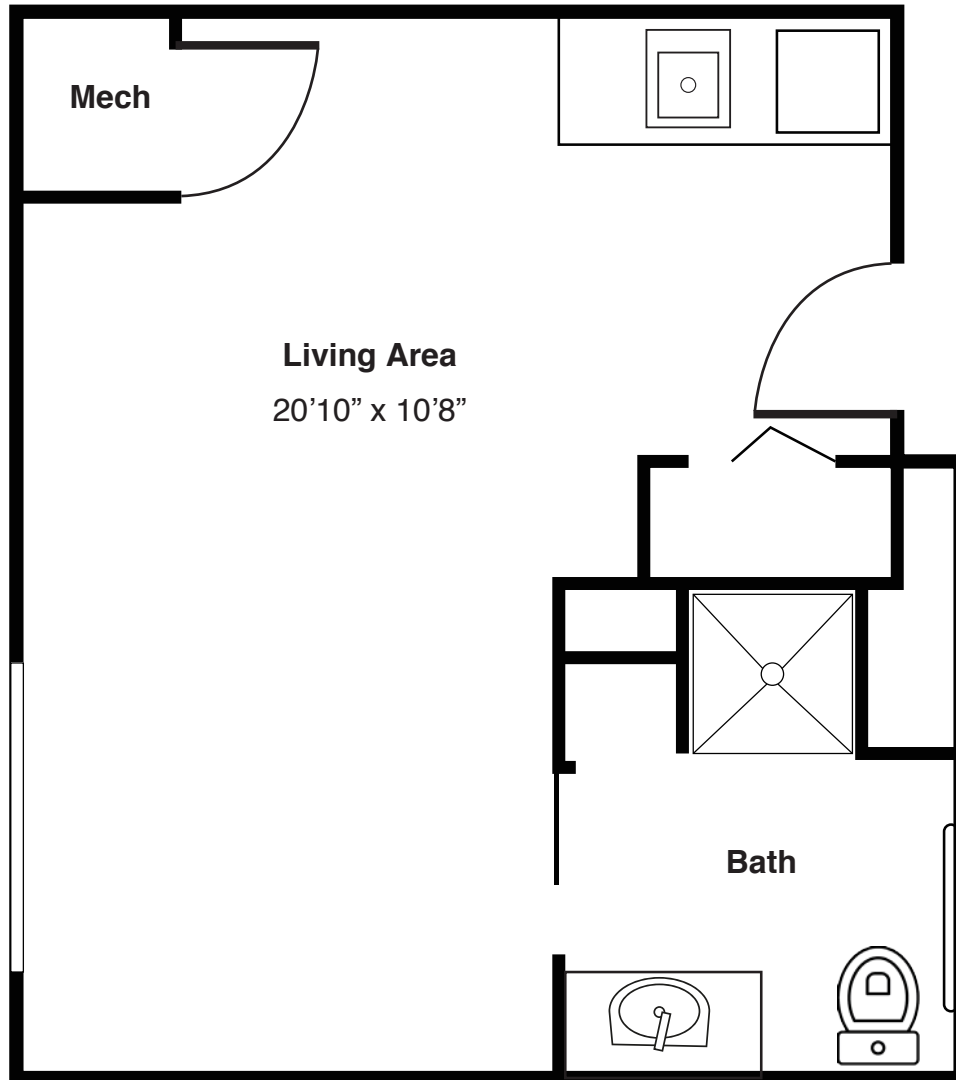

Studio

(Room dimensions may vary slightly - 297-317 sq.ft)

ST. JOSEPH VILLAGE OF CHICAGO

FRANCISCAN COMMUNITIES

Franciscan Ministries sponsored by the Franciscan Sisters of Chicago

LIVING *joyfully*

Studio Deluxe

(Room dimensions may vary slightly - 500 sq.ft)

ST. JOSEPH VILLAGE OF CHICAGO

FRANCISCAN COMMUNITIES

Franciscan Ministries sponsored by the Franciscan Sisters of Chicago

LIVING *joyfully*