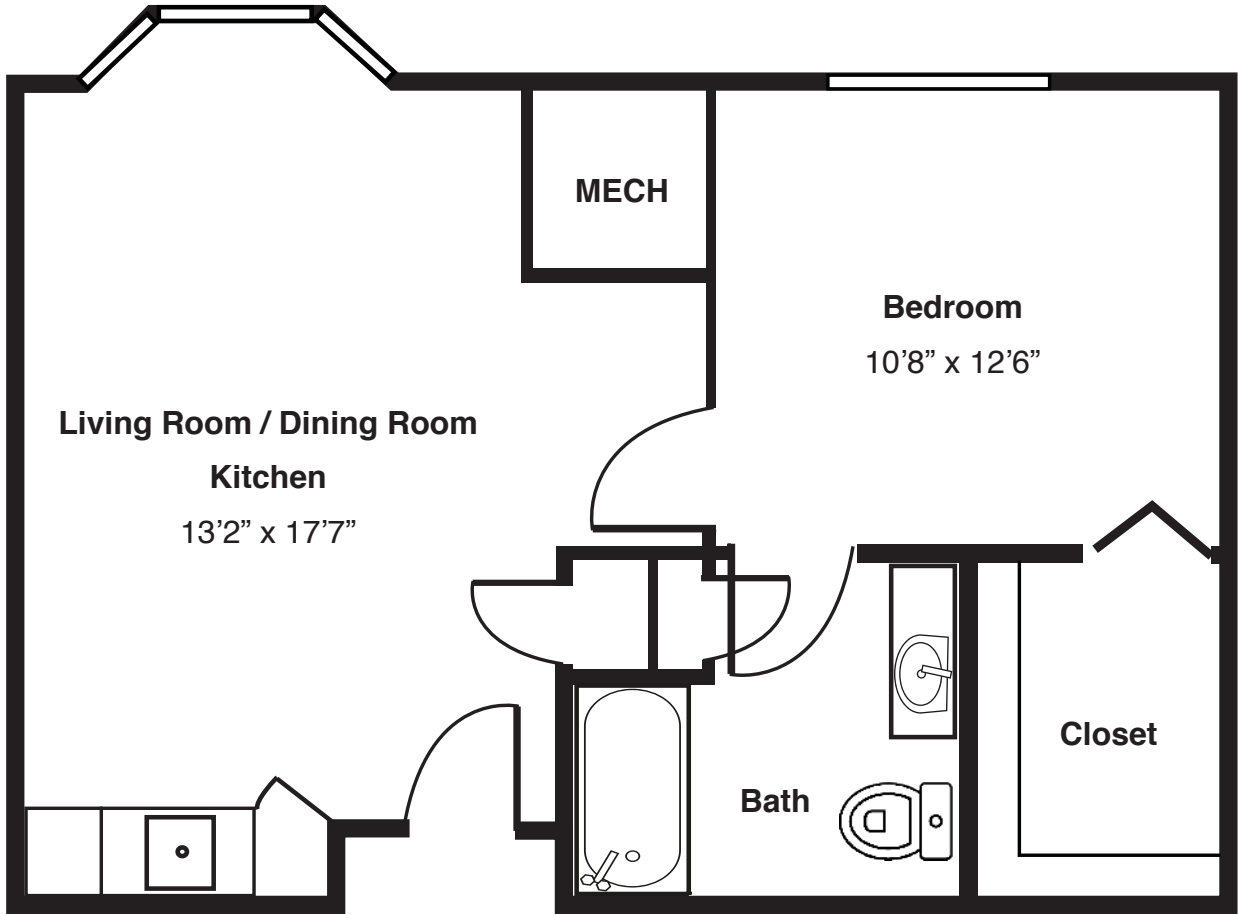

Assisted Living
Floor Plan
One Bedroom

One Bedroom

(Room dimensions may vary slightly - 536 sq.ft)

THE VILLAGE AT MERCY CREEK

FRANCISCAN COMMUNITIES

Franciscan Ministries sponsored by the Franciscan Sisters of Chicago

LIVING *joyfully*

1501 Mercy Creek Drive, Normal, IL 61761 • 309-268-1501 • www.villageatmercycreek.org

Assisted Living
Floor Plan
One Bedroom Deluxe

One Bedroom Deluxe

(Room dimensions may vary slightly - 604 sq.ft)

Assisted Living
Floor Plan
Two Bedroom

Two Bedroom

(Room dimensions may vary slightly - 726 sq.ft)

THE VILLAGE AT MERCY CREEK

FRANCISCAN COMMUNITIES

Franciscan Ministries sponsored by the Franciscan Sisters of Chicago