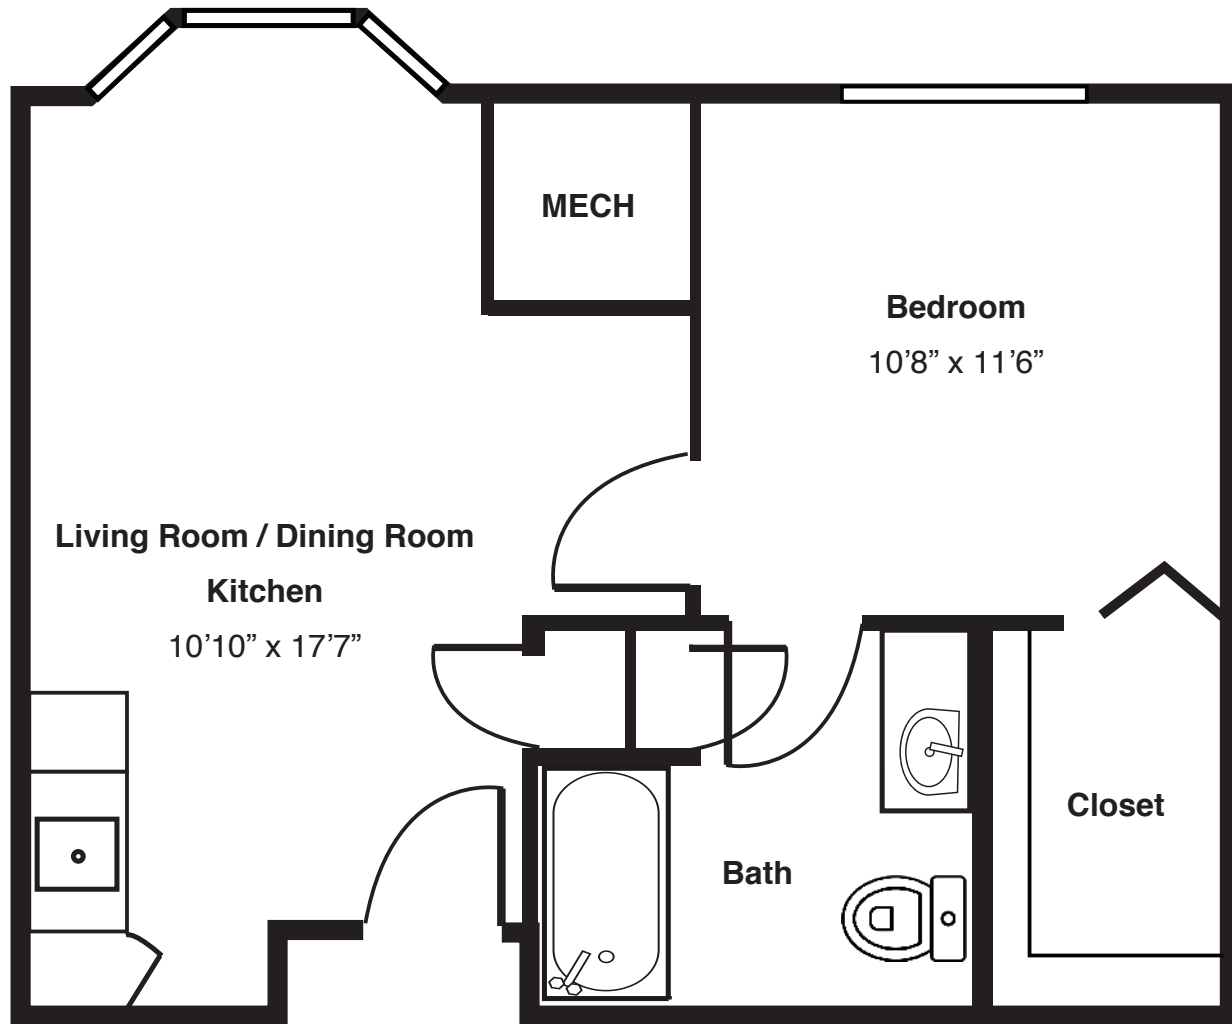

Assisted Living
Floor Plan
One Bedroom

One Bedroom

(Room dimensions may vary slightly - 536 sq.ft)

THE VILLAGE AT MERCY CREEK

FRANCISCAN COMMUNITIES

Franciscan Ministries sponsored by the Franciscan Sisters of Chicago

LIVING *joyfully*

1501 Mercy Creek Drive, Normal, IL 61761 • 309-268-1501 • www.villageatmercycreek.org

Assisted Living
Floor Plan
One Bedroom Deluxe

One Bedroom Deluxe

(Room dimensions may vary slightly - 604 sq.ft)

Assisted Living
Floor Plan
Two Bedroom

Two Bedroom

(Room dimensions may vary slightly - 726 sq.ft)

THE VILLAGE AT MERCY CREEK

FRANCISCAN COMMUNITIES

Franciscan Ministries sponsored by the Franciscan Sisters of Chicago