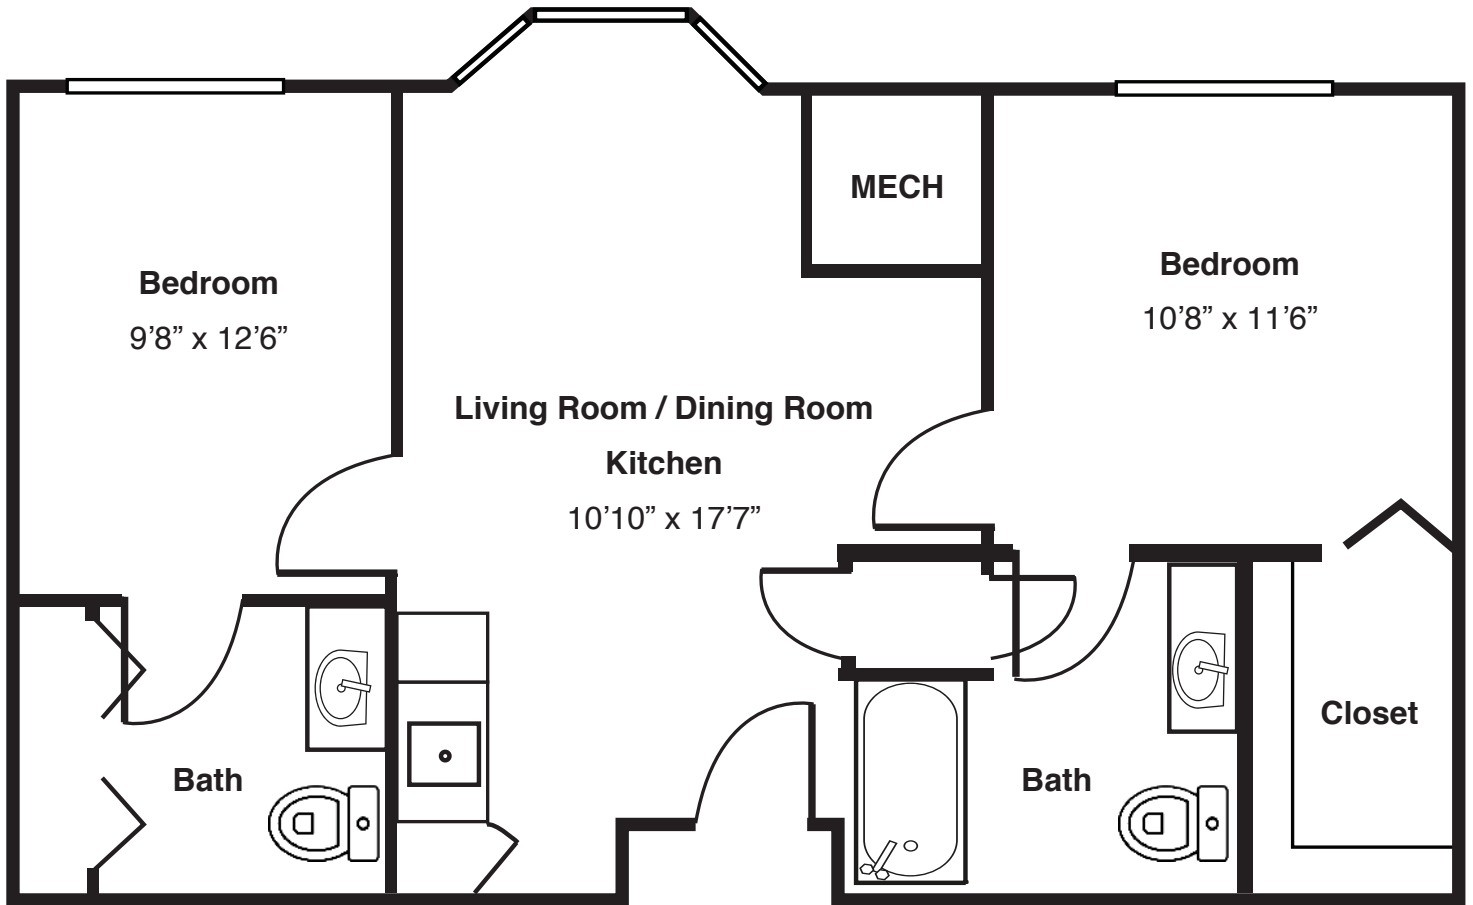

Assisted Living
Floor Plan
One Bedroom

One Bedroom

(Room dimensions may vary slightly - 536 sq.ft)

THE VILLAGE AT MERCY CREEK

FRANCISCAN COMMUNITIES

Franciscan Ministries sponsored by the Franciscan Sisters of Chicago

LIVING *joyfully*

1501 Mercy Creek Drive, Normal, IL 61761 • 309-268-1501 • www.villageatmercycreek.org

Assisted Living
Floor Plan
One Bedroom Deluxe

One Bedroom Deluxe

(Room dimensions may vary slightly - 604 sq.ft)

Assisted Living
Floor Plan
Two Bedroom

Two Bedroom

(Room dimensions may vary slightly - 726 sq.ft)

THE VILLAGE AT MERCY CREEK

FRANCISCAN COMMUNITIES

Franciscan Ministries sponsored by the Franciscan Sisters of Chicago