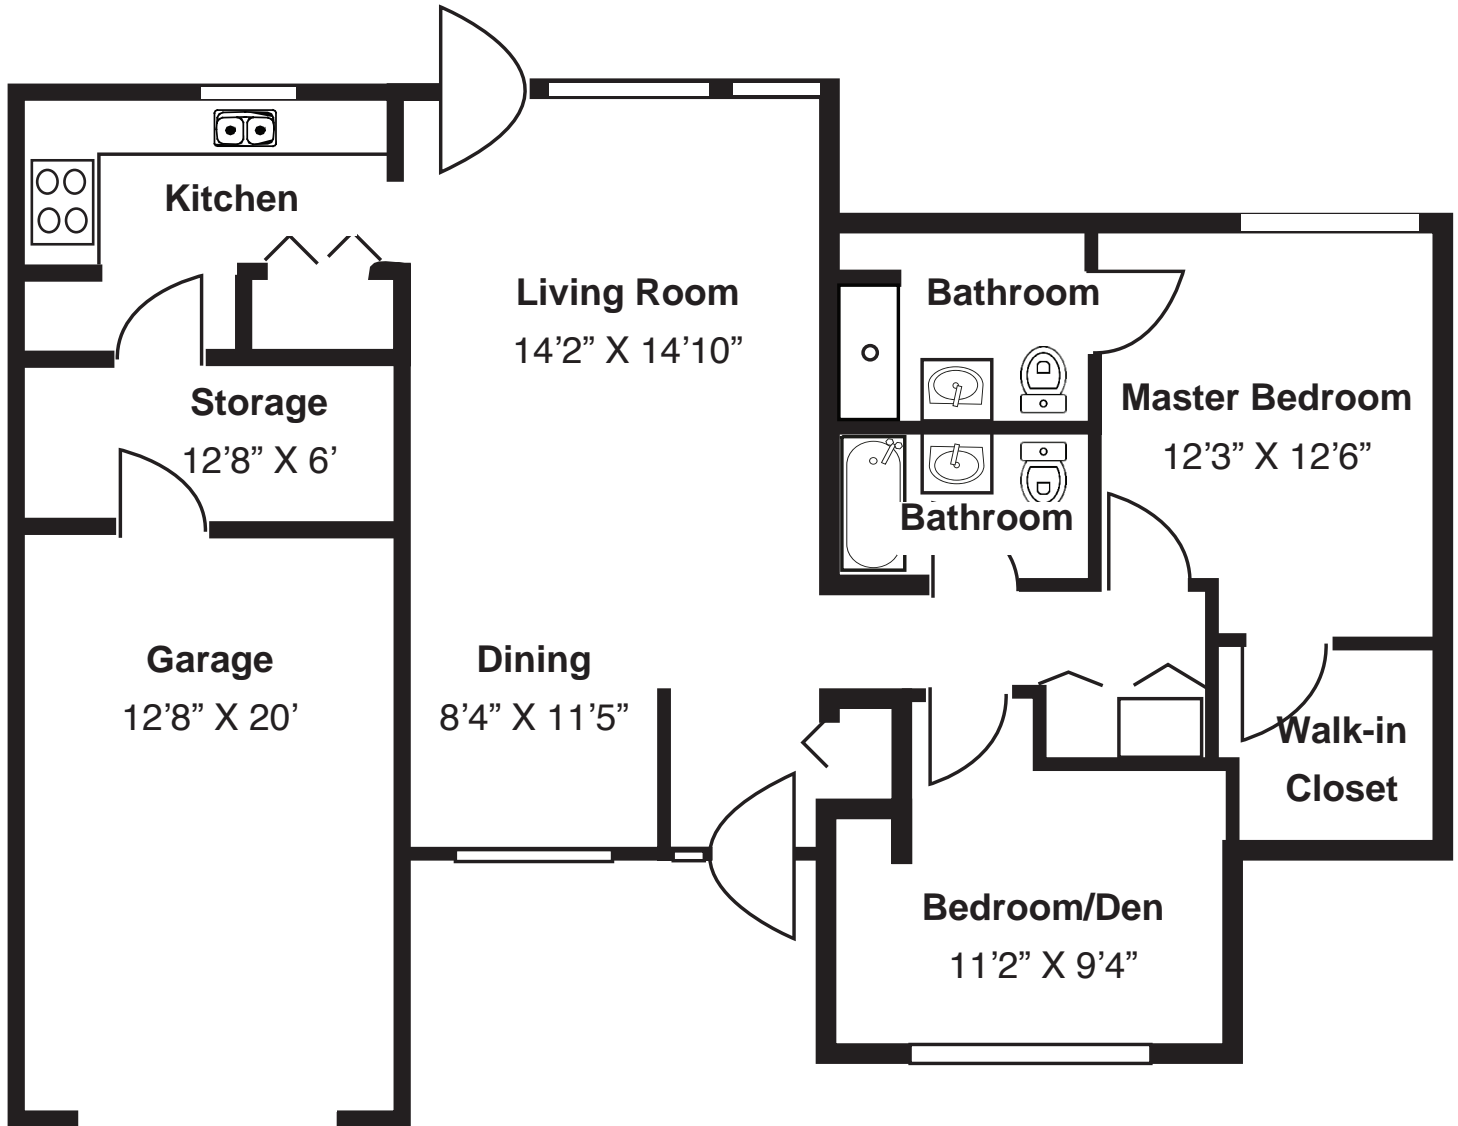

Independent Living
Prairie Home Floor Plan
Traditional
Two-Bedroom Two-Bath

Traditional

TWO-BEDROOM, TWO-BATH

• 1,000 - 1,075 sq. ft •

(Room dimensions may vary slightly)

THE VILLAGE AT VICTORY LAKES

FRANCISCAN COMMUNITIES

Traditional

THREE-BEDROOM, TWO-BATH
WITH STORAGE

• 1,075 sq. ft •
(Room dimensions may vary slightly)

THE VILLAGE AT VICTORY LAKES

FRANCISCAN COMMUNITIES

Franciscan Ministries sponsored by the Franciscan Sisters of Chicago

Independent Living
Prairie Home Floor Plan
Classic
Two-Bedroom Two-Bath

Classic
TWO-BEDROOM, TWO-BATH
WITH STORAGE

• 1,300 sq. ft •

(Room dimensions may vary slightly)

THE VILLAGE AT VICTORY LAKES

FRANCISCAN COMMUNITIES

Independent Living
Prairie Home Floor Plan
Classic II
Three-bedroom Two-Bath

Classic II

THREE-BEDROOM, TWO-BATH
WITH STORAGE

• 1,520 sq. ft •

(Room dimensions may vary slightly)

THE VILLAGE AT VICTORY LAKES