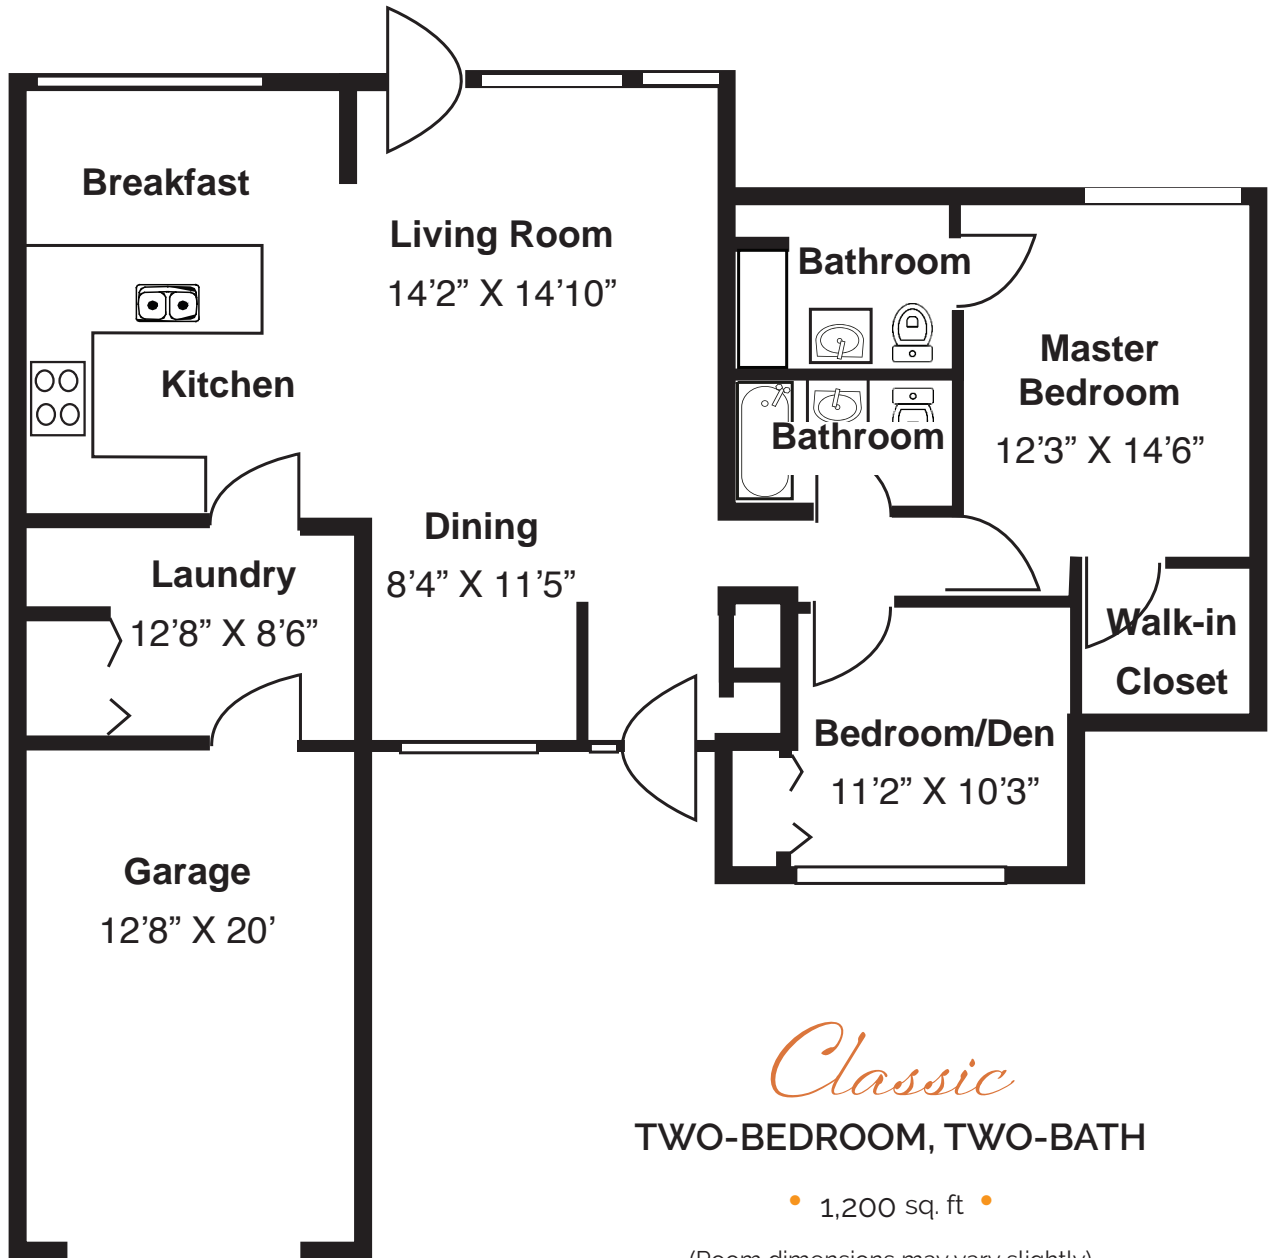

Independent Living
Prairie Home Floor Plan
Classic
Two-Bedroom Two-Bath

Classic

TWO-BEDROOM, TWO-BATH

• 1,200 sq. ft •

(Room dimensions may vary slightly)

THE VILLAGE AT VICTORY LAKES

FRANCISCAN COMMUNITIES

Franciscan Ministries sponsored by the Franciscan Sisters of Chicago

LIVING joyfully

1075 E. Victory Drive, Lindenhurst, IL 60046 • 847 • 356 • 4666 • www.victorylakes.org