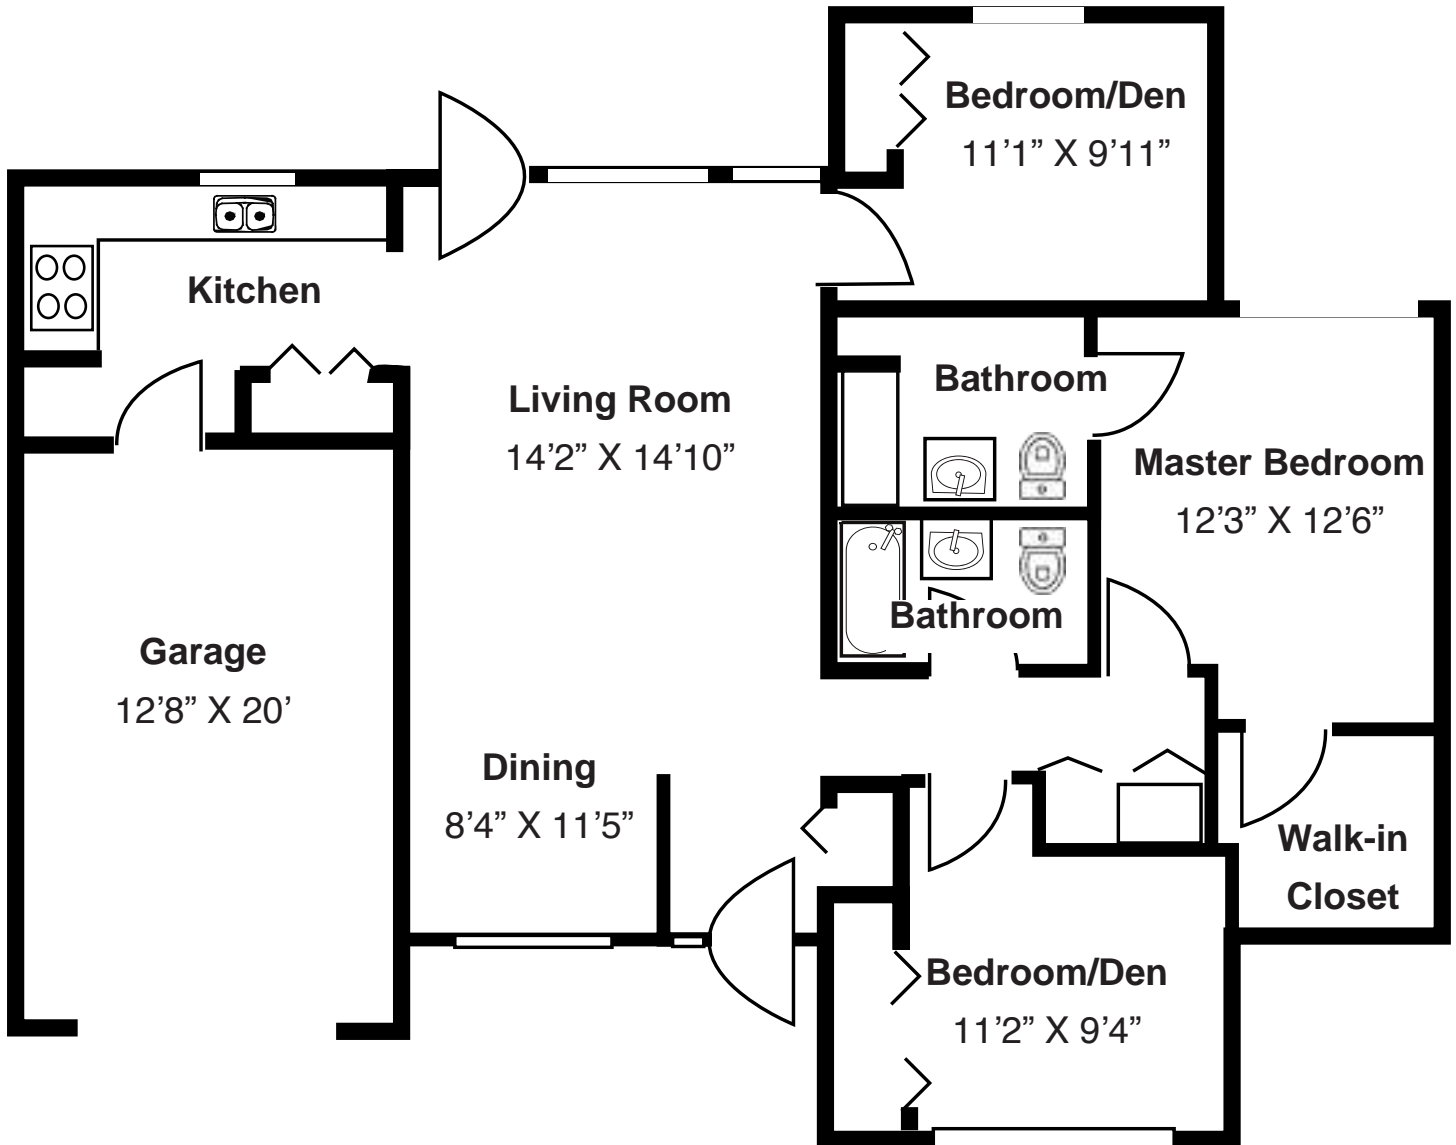

Independent Living
Prairie Home Floor Plan
Traditional
Two-Bedroom Two-Bath

Traditional

TWO-BEDROOM, TWO-BATH

• 1,000 - 1,075 sq. ft •

(Room dimensions may vary slightly)

THE VILLAGE AT VICTORY LAKES

FRANCISCAN COMMUNITIES

Traditional

THREE-BEDROOM, TWO-BATH
WITH STORAGE

• 1,075 sq. ft •
(Room dimensions may vary slightly)

THE VILLAGE AT VICTORY LAKES

FRANCISCAN COMMUNITIES

Franciscan Ministries sponsored by the Franciscan Sisters of Chicago

Independent Living
Prairie Home Floor Plan
Classic
Two-Bedroom Two-Bath

Classic
TWO-BEDROOM, TWO-BATH
WITH STORAGE

• 1,300 sq. ft •

(Room dimensions may vary slightly)

THE VILLAGE AT VICTORY LAKES

FRANCISCAN COMMUNITIES

Independent Living
Prairie Home Floor Plan
Classic II
Three-bedroom Two-Bath

Classic II

THREE-BEDROOM, TWO-BATH
WITH STORAGE

• 1,520 sq. ft •

(Room dimensions may vary slightly)

THE VILLAGE AT VICTORY LAKES