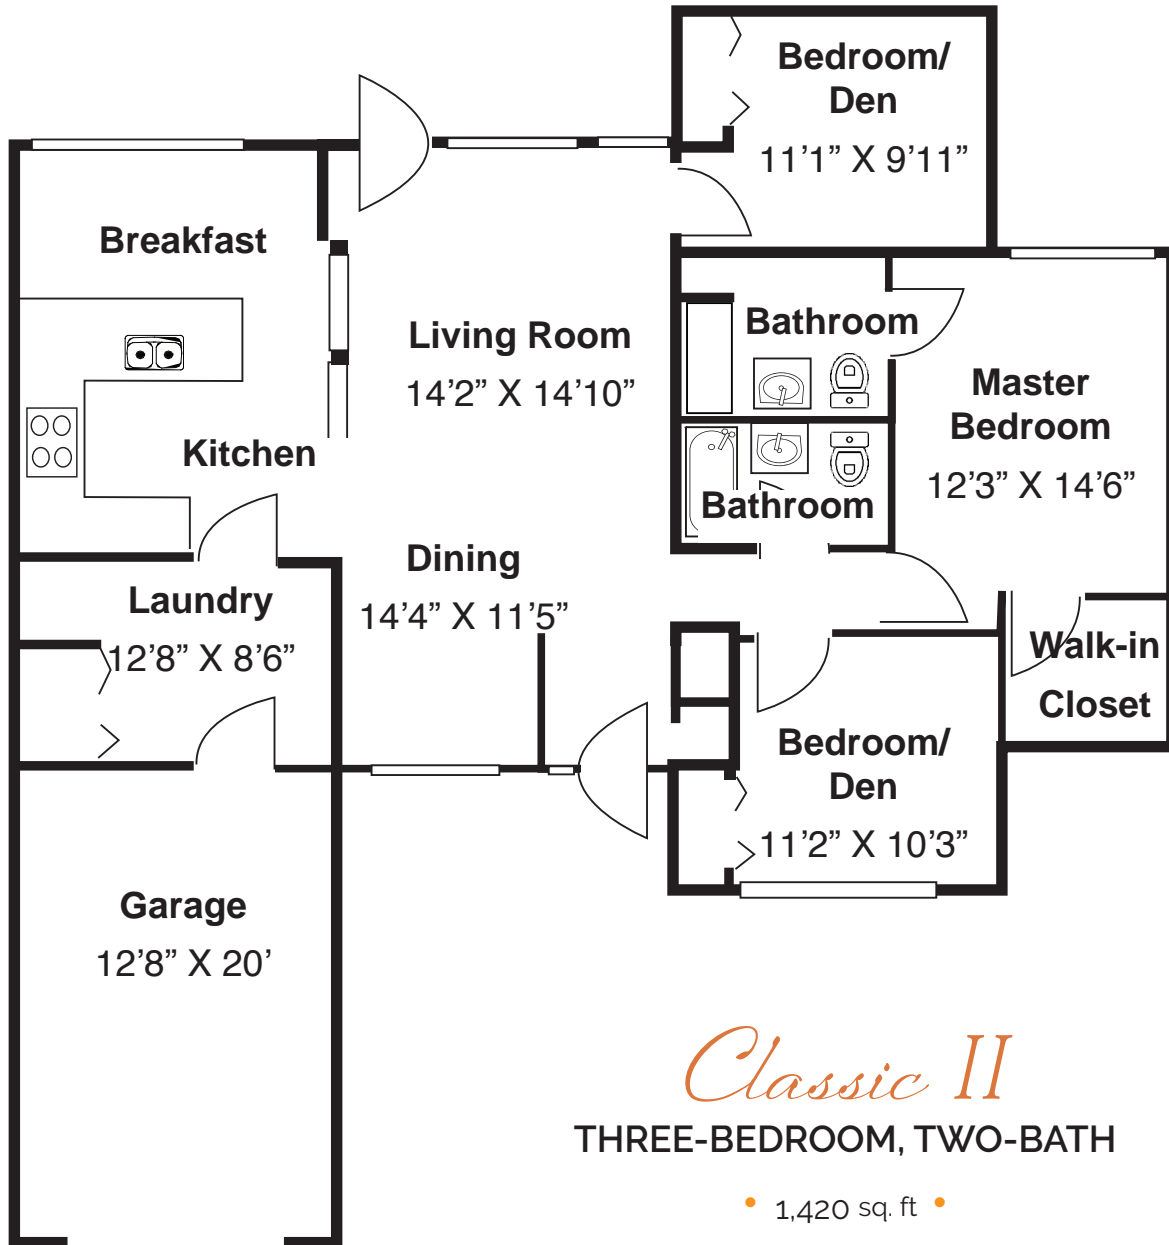

Independent Living
Prairie Home Floor Plan
Traditional
Two-Bedroom Two-Bath

Traditional

TWO-BEDROOM, TWO-BATH

• 1,000 - 1,075 sq. ft •

(Room dimensions may vary slightly)

THE VILLAGE AT VICTORY LAKES

FRANCISCAN COMMUNITIES

Independent Living
Prairie Home Floor Plan
Classic
Two-Bedroom Two-Bath

Classic
TWO-BEDROOM, TWO-BATH
WITH STORAGE

• 1,300 sq. ft •

(Room dimensions may vary slightly)

THE VILLAGE AT VICTORY LAKES

FRANCISCAN COMMUNITIES

Franciscan Ministries sponsored by the Franciscan Sisters of Chicago

 LIVING joyfully

Independent Living
Prairie Home Floor Plan
Classic II
Three-bedroom Two-Bath

Classic II
THREE-BEDROOM, TWO-BATH

• 1,420 sq. ft •

Independent Living
Prairie Home Floor Plan
Classic II
Three-bedroom Two-Bath

Classic II

THREE-BEDROOM, TWO-BATH
WITH STORAGE

• 1,520 sq. ft •

(Room dimensions may vary slightly)

THE VILLAGE AT VICTORY LAKES