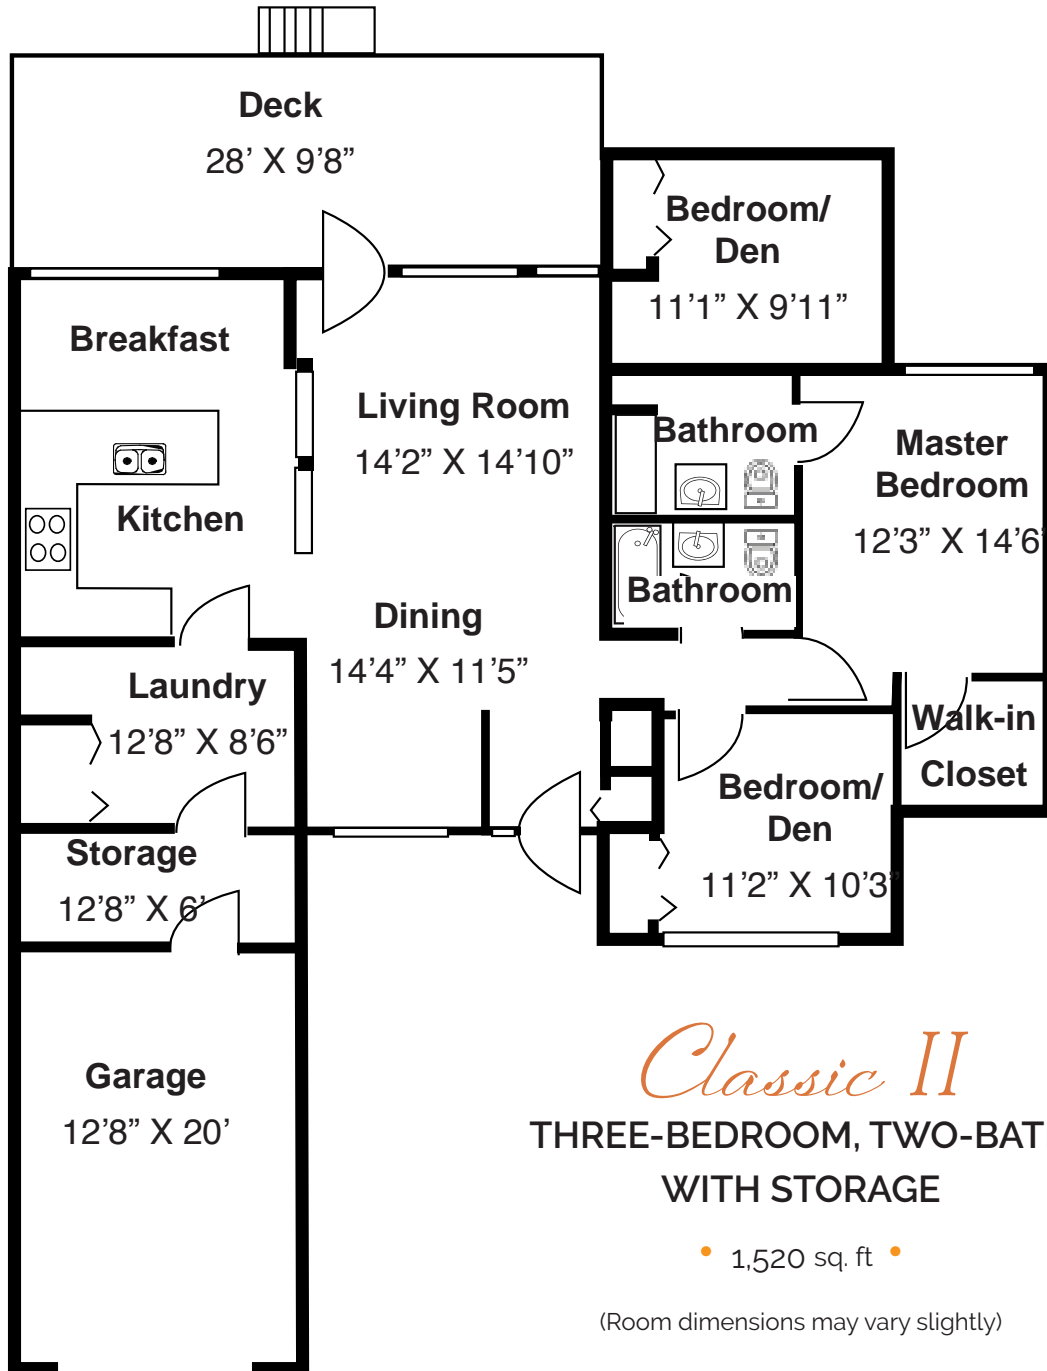

Independent Living
Prairie Home Floor Plan
Traditional
Two-Bedroom Two-Bath

Traditional

TWO-BEDROOM, TWO-BATH

• 1,000 - 1,075 sq. ft •

(Room dimensions may vary slightly)

THE VILLAGE AT VICTORY LAKES

FRANCISCAN COMMUNITIES

Independent Living
Prairie Home Floor Plan
Classic
Two-Bedroom Two-Bath

Classic
TWO-BEDROOM, TWO-BATH
WITH STORAGE

• 1,300 sq. ft •

(Room dimensions may vary slightly)

THE VILLAGE AT VICTORY LAKES

FRANCISCAN COMMUNITIES

Franciscan Ministries sponsored by the Franciscan Sisters of Chicago

 LIVING joyfully

Independent Living
Prairie Home Floor Plan
Classic II
Three-bedroom Two-Bath

Classic II
THREE-BEDROOM, TWO-BATH

• 1,420 sq. ft •

Independent Living
Prairie Home Floor Plan
Classic II
Three-bedroom Two-Bath

Classic II

THREE-BEDROOM, TWO-BATH
WITH STORAGE

• 1,520 sq. ft •

(Room dimensions may vary slightly)

THE VILLAGE AT VICTORY LAKES