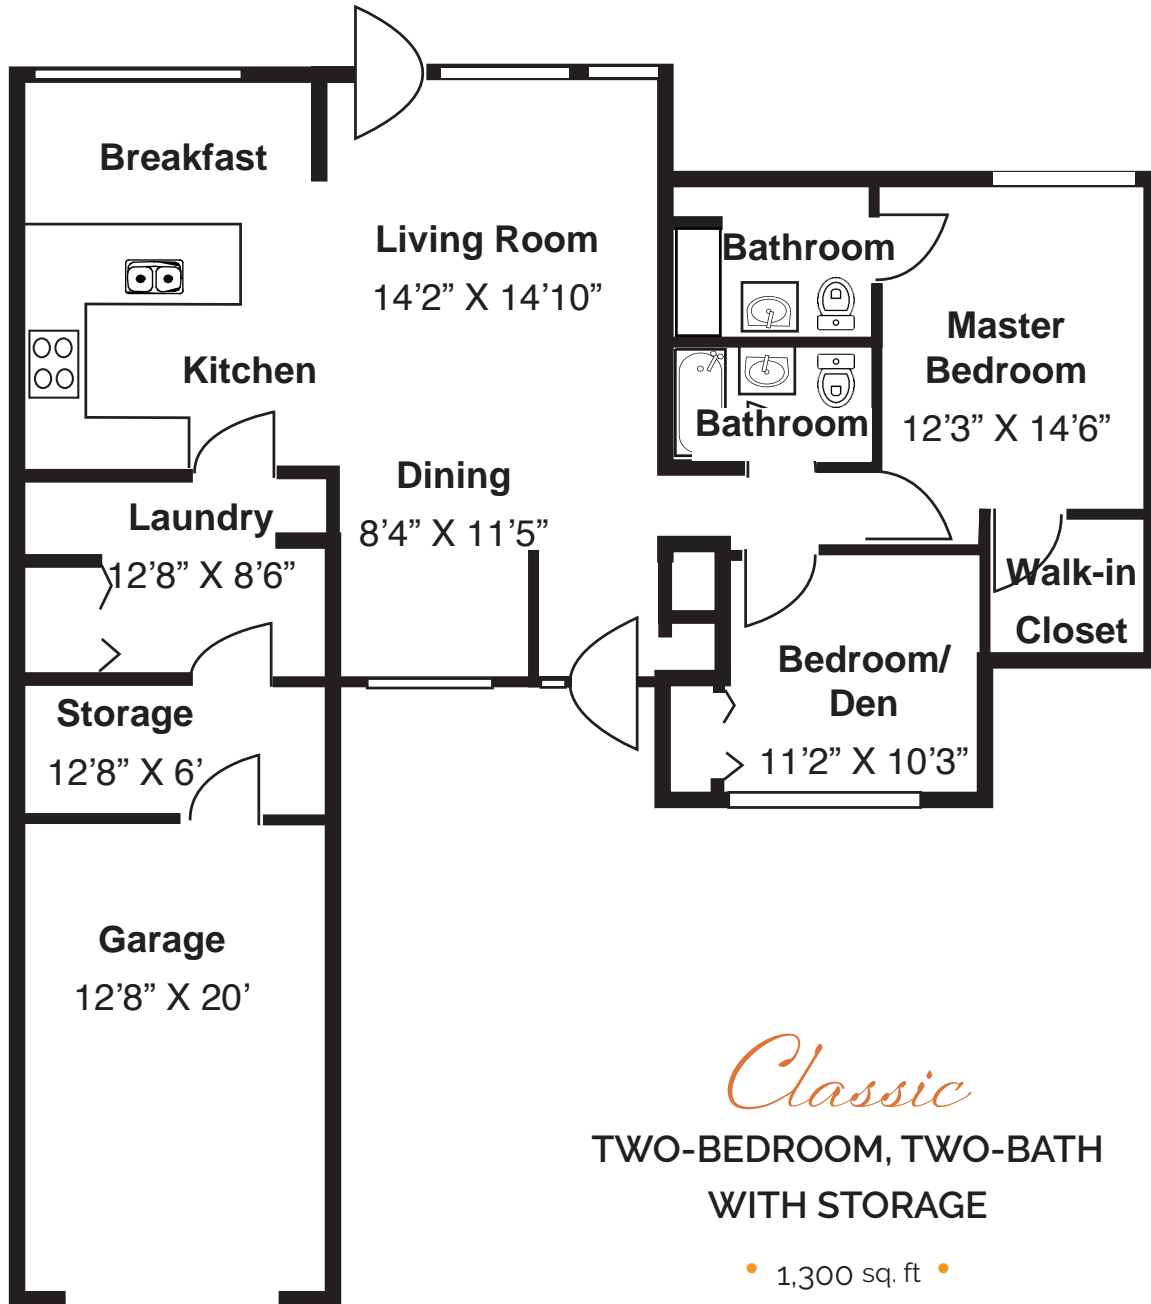

Independent Living
Prairie Home Floor Plan
Traditional
Two-Bedroom Two-Bath

Traditional

TWO-BEDROOM, TWO-BATH

• 1,000 - 1,075 sq. ft •

(Room dimensions may vary slightly)

THE VILLAGE AT VICTORY LAKES

FRANCISCAN COMMUNITIES

Traditional

THREE-BEDROOM, TWO-BATH
WITH STORAGE

• 1,075 sq. ft •
(Room dimensions may vary slightly)

THE VILLAGE AT VICTORY LAKES

FRANCISCAN COMMUNITIES

Franciscan Ministries sponsored by the Franciscan Sisters of Chicago

Independent Living
Prairie Home Floor Plan
Classic
Two-Bedroom Two-Bath

Classic
TWO-BEDROOM, TWO-BATH
WITH STORAGE

• 1,300 sq. ft •

(Room dimensions may vary slightly)

THE VILLAGE AT VICTORY LAKES

FRANCISCAN COMMUNITIES

Independent Living
Prairie Home Floor Plan
Classic II
Three-bedroom Two-Bath

Classic II

THREE-BEDROOM, TWO-BATH
WITH STORAGE

• 1,520 sq. ft •

(Room dimensions may vary slightly)

THE VILLAGE AT VICTORY LAKES