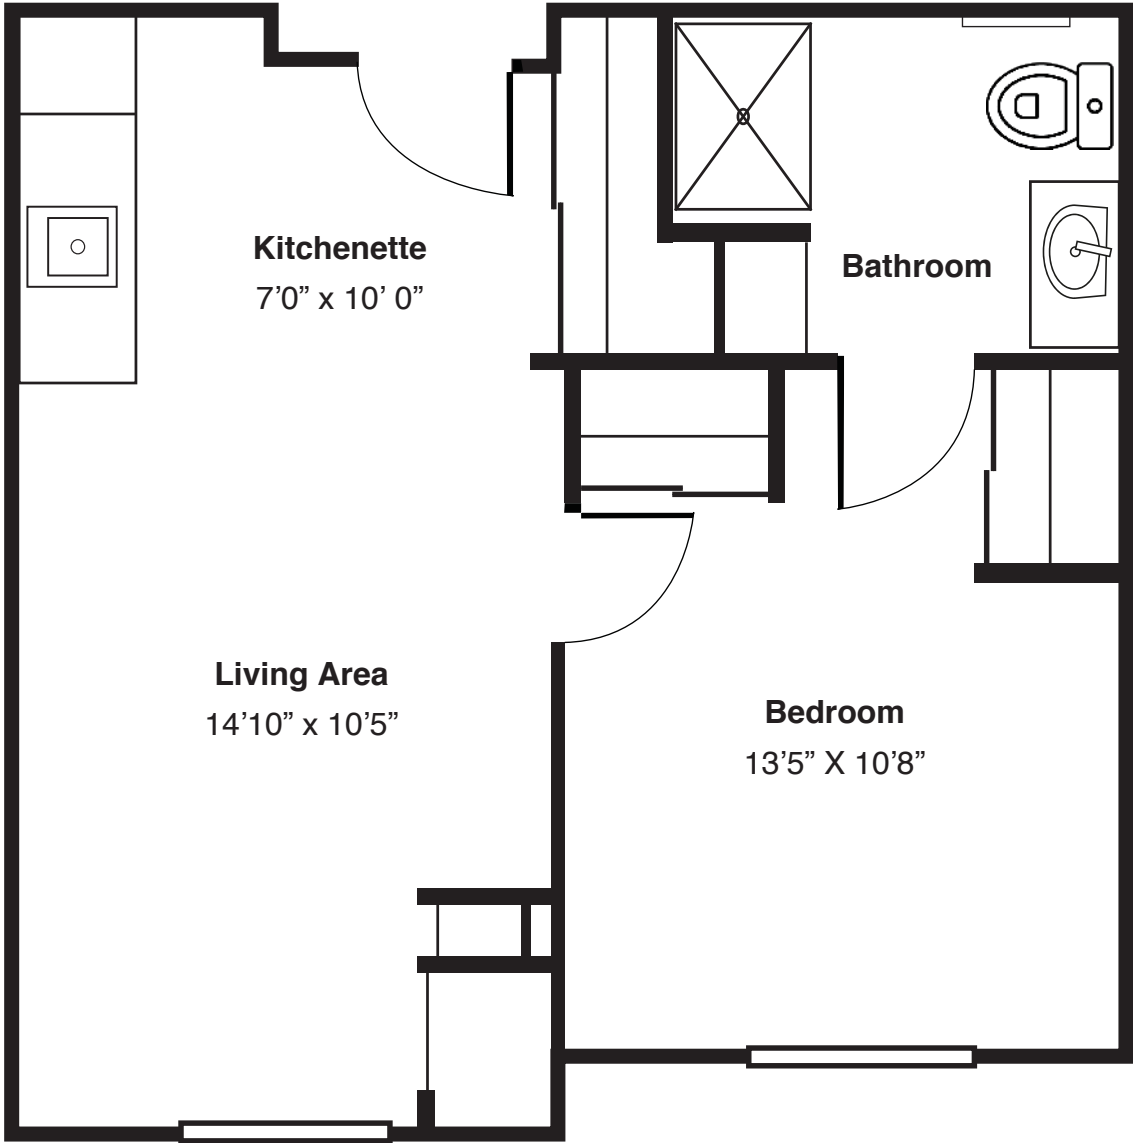

Assisted Living
Floor Plan
One-bedroom

One-bedroom

(Room dimensions may vary slightly - 442-456 sq.ft)

ADDOLORATA VILLA
FRANCISCAN COMMUNITIES

Franciscan Ministries sponsored by the Franciscan Sisters of Chicago

LIVING joyfully