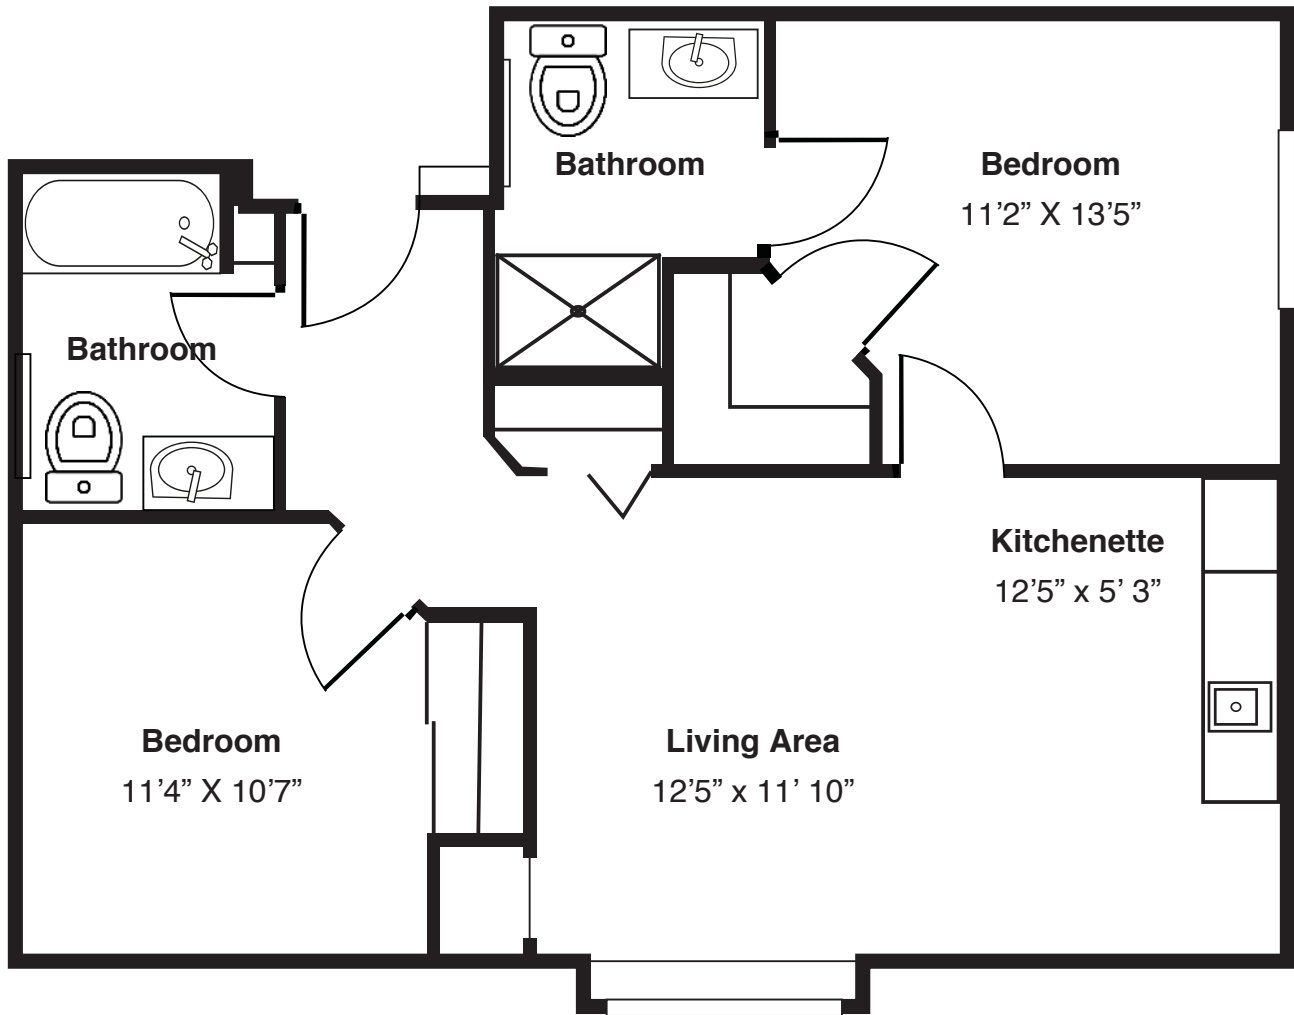

Assisted Living
Floor Plan
Two-bedroom

Two-bedroom

(Room dimensions may vary slightly - 742-767 sq.ft)

ADDOLORATA VILLA
FRANCISCAN COMMUNITIES

Franciscan Ministries sponsored by the Franciscan Sisters of Chicago