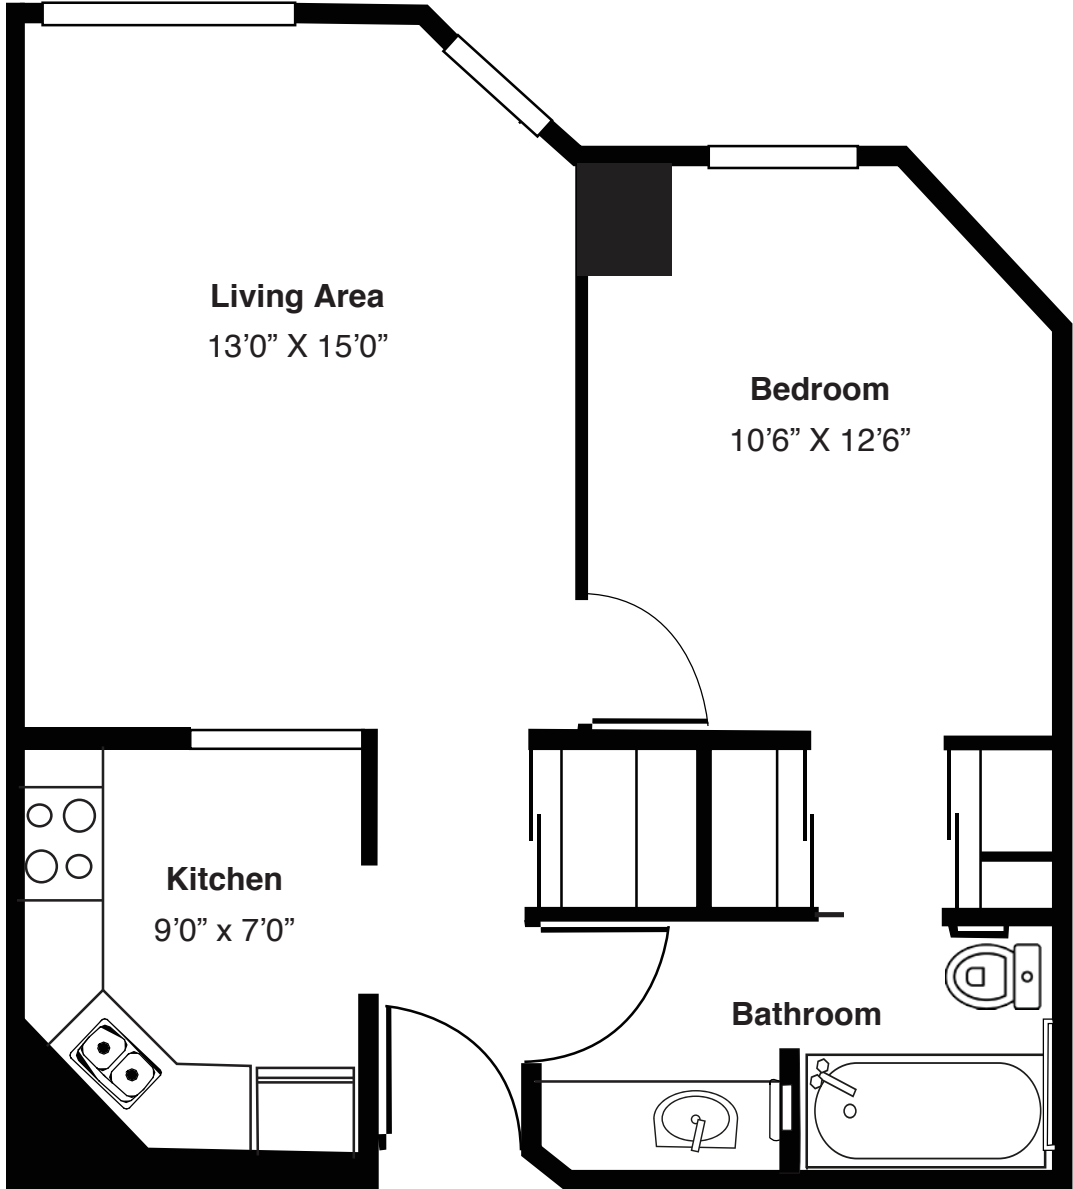

Independent Living  
Floor Plan  
One-bedroom

**One-bedroom**  
*(Room dimensions may vary slightly - 580 sq.ft)*

**ADDOLORATA VILLA**  
**FRANCISCAN COMMUNITIES**

*Franciscan Ministries sponsored by the Franciscan Sisters of Chicago*

LIVING *joyfully*