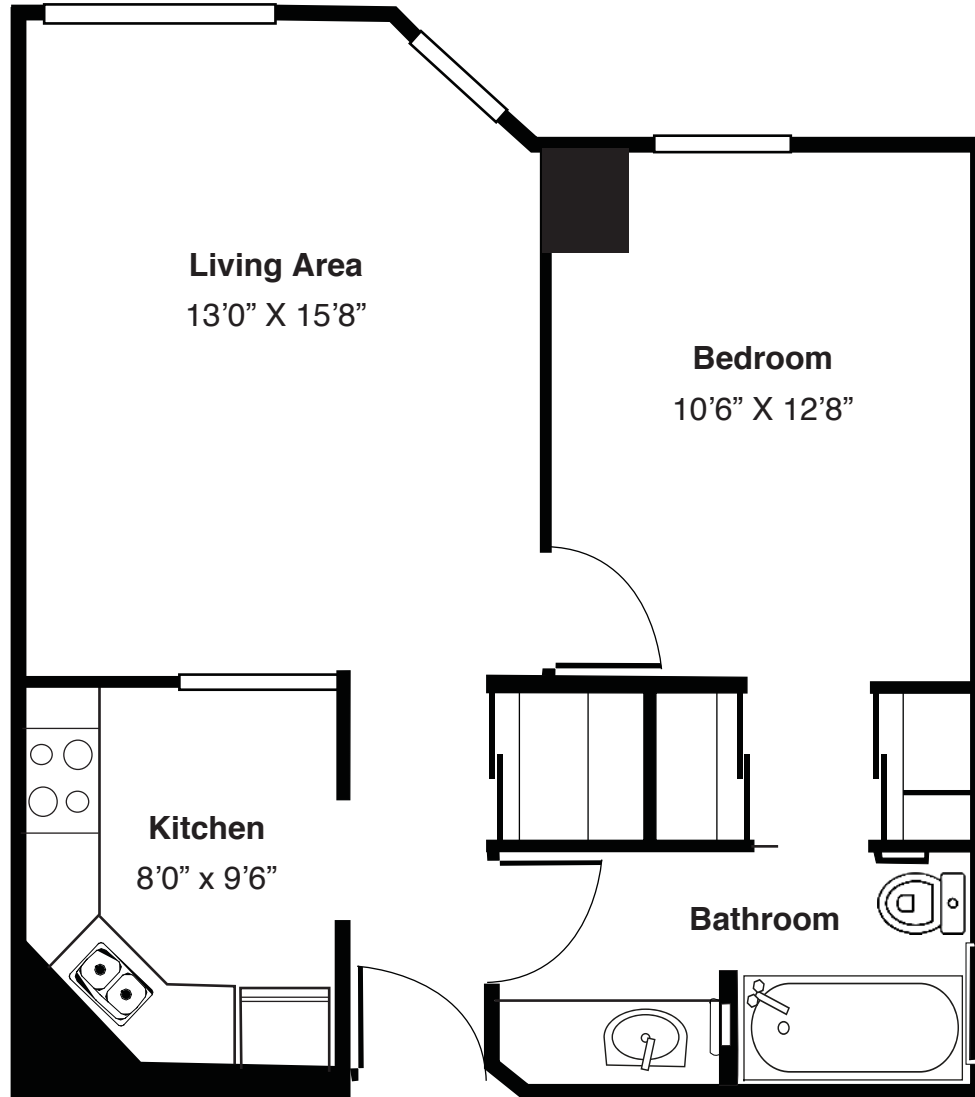

Independent Living
Floor Plan
One-bedroom

One-bedroom

(Room dimensions may vary slightly - 591 sq.ft)