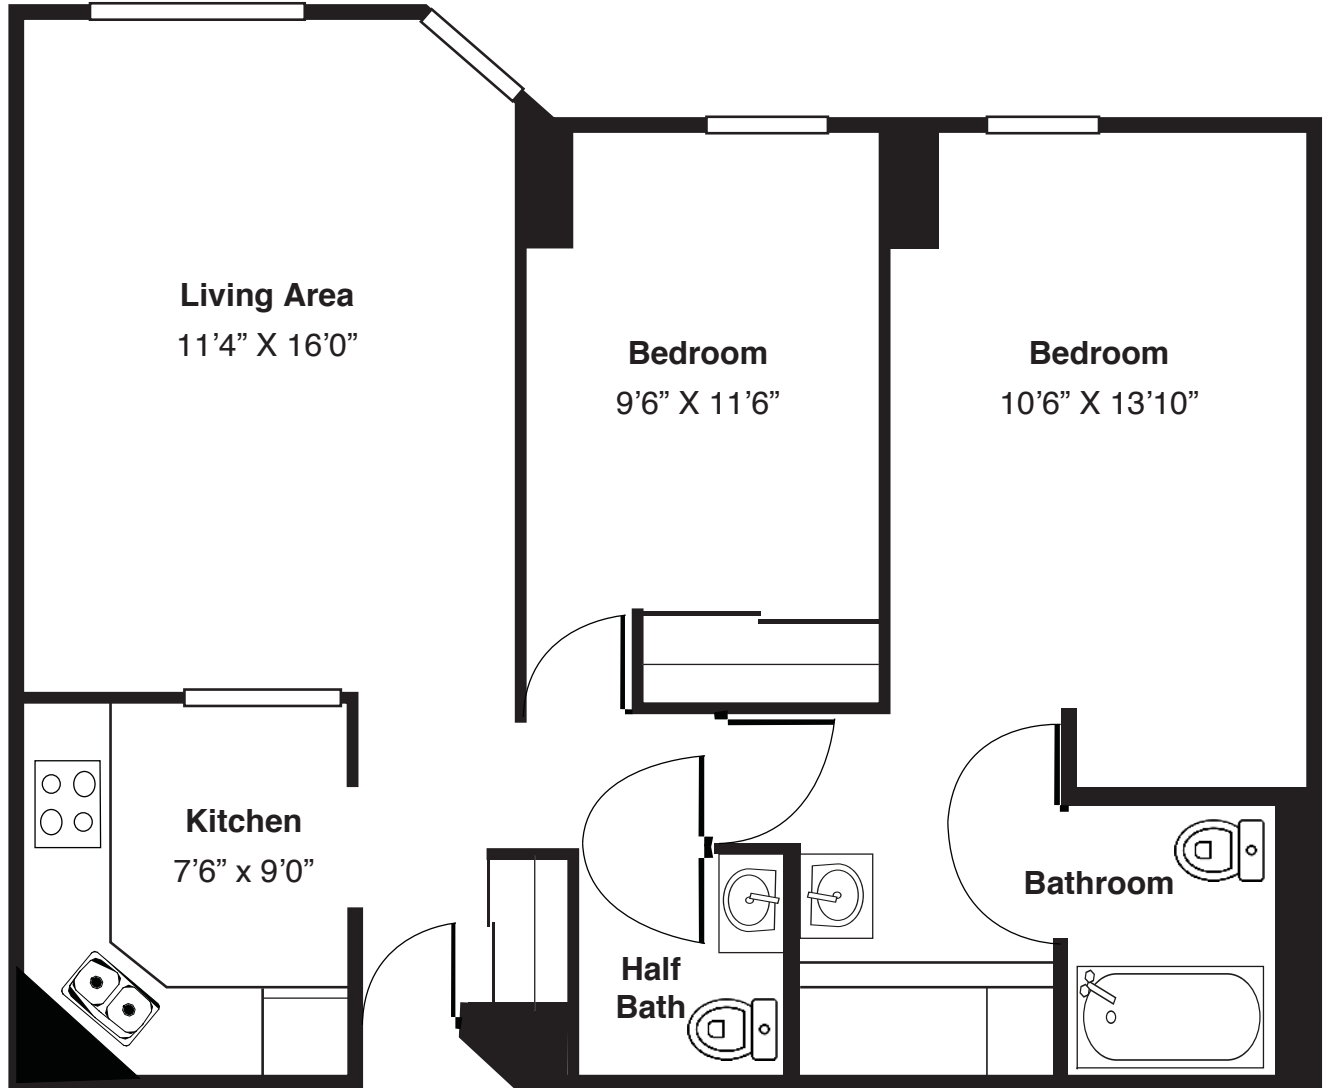

Independent Living
Floor Plan
Two-bedroom

Two-bedroom, 1.5 bathrooms

(Room dimensions may vary slightly - 778 sq.ft)