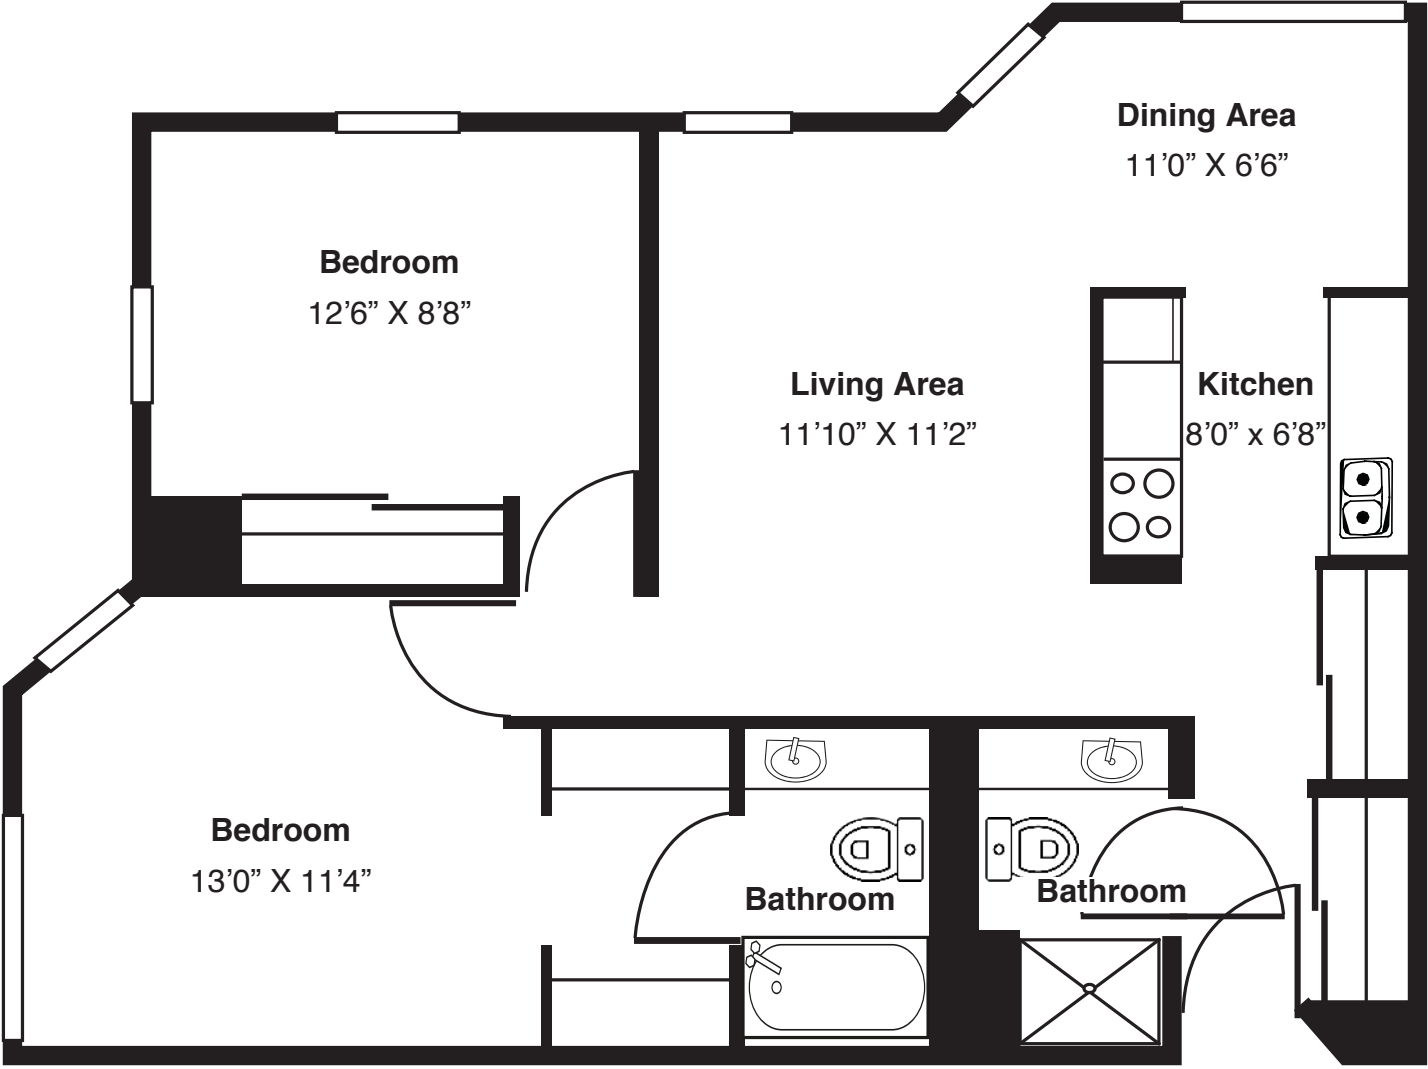

Independent Living  
Floor Plan  
Two-bedroom

**Two-bedroom, 2 bathrooms**  
*(Room dimensions may vary slightly - 830 sq.ft)*

**ADDOLORATA VILLA**

**FRANCISCAN COMMUNITIES**

*Franciscan Ministries sponsored by the Franciscan Sisters of Chicago*