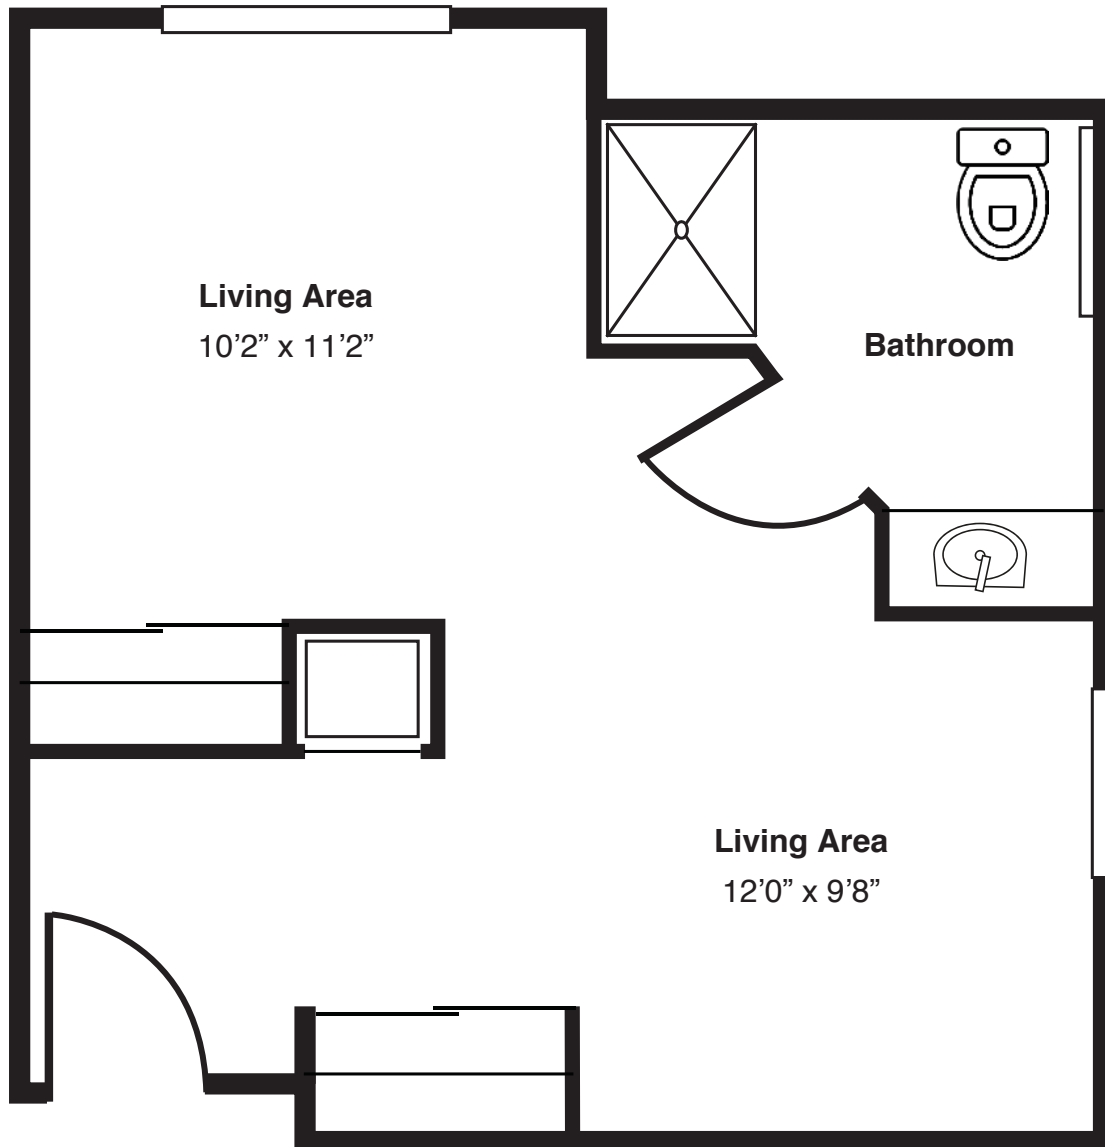

Memory Care  
Floor Plan  
Studio Deluxe

**Studio Deluxe**

*(Room dimensions may vary slightly - 388 sq.ft)*

**ADDOLORATA VILLA**  
FRANCISCAN COMMUNITIES

*Franciscan Ministries sponsored by the Franciscan Sisters of Chicago*