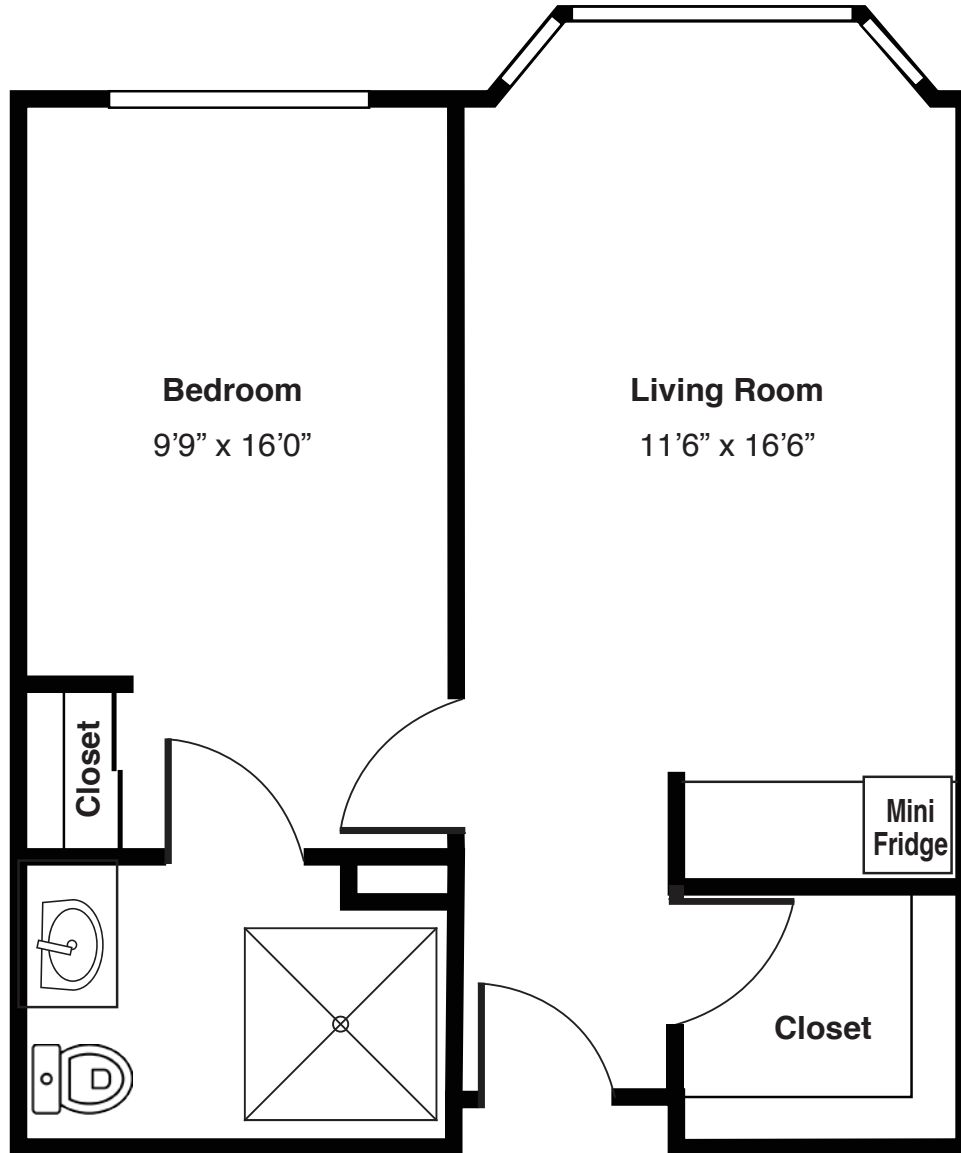

Assisted Living
Floor Plan
One Bedroom

One Bedroom

(Room dimensions may vary slightly - 544 sq.ft)

Basic monthly package starting at _____

MARIAN VILLAGE
FRANCISCAN COMMUNITIES

Franciscan Ministries sponsored by the Franciscan Sisters of Chicago