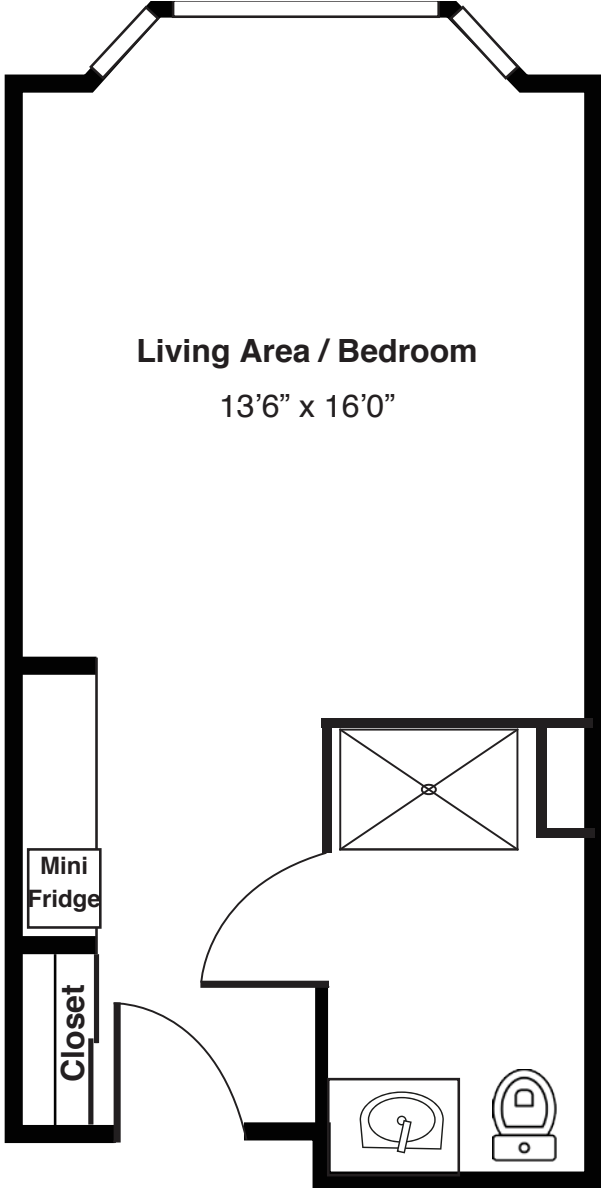

Assisted Living
Floor Plan
Studio

Studio

(Room dimensions may vary slightly - 375 sq.ft)

Basic monthly package starting at _____

MARIAN VILLAGE
FRANCISCAN COMMUNITIES

Franciscan Ministries sponsored by the Franciscan Sisters of Chicago