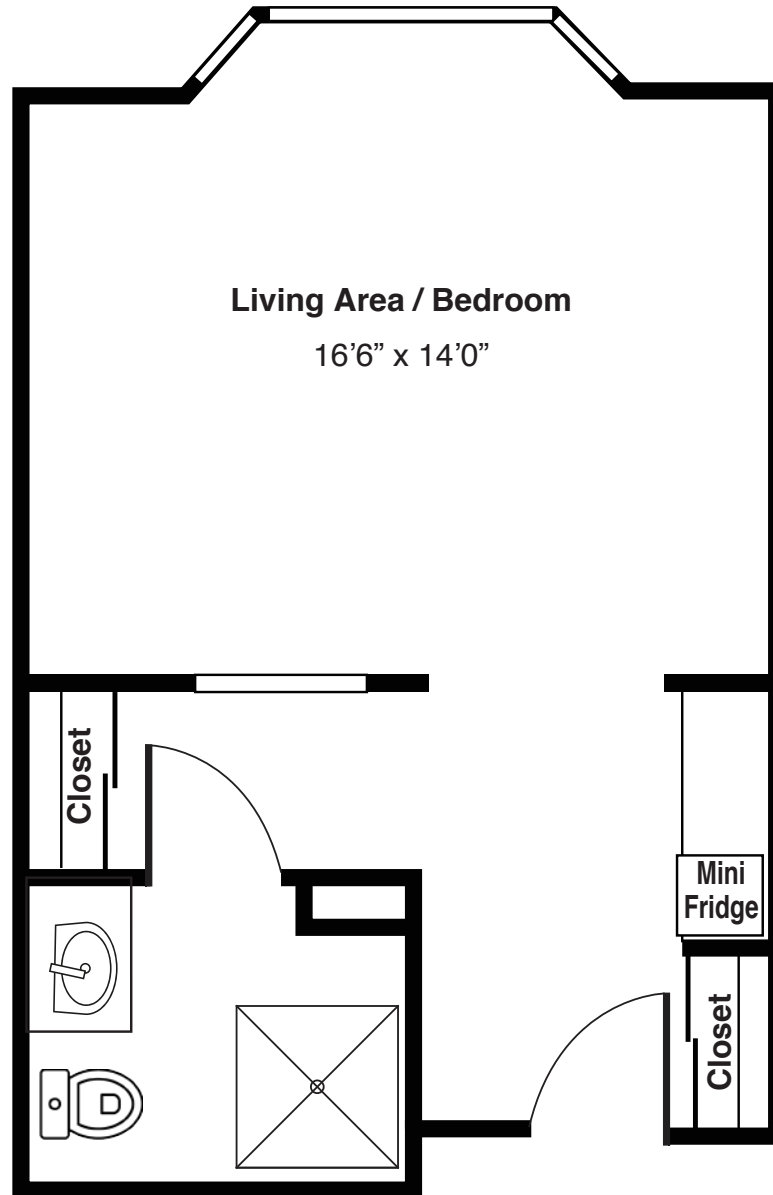

Assisted Living
Floor Plan
Studio Deluxe

Studio Deluxe

(Room dimensions may vary slightly - 425 sq.ft)

Basic monthly package starting at _____

MARIAN VILLAGE
FRANCISCAN COMMUNITIES

Franciscan Ministries sponsored by the Franciscan Sisters of Chicago