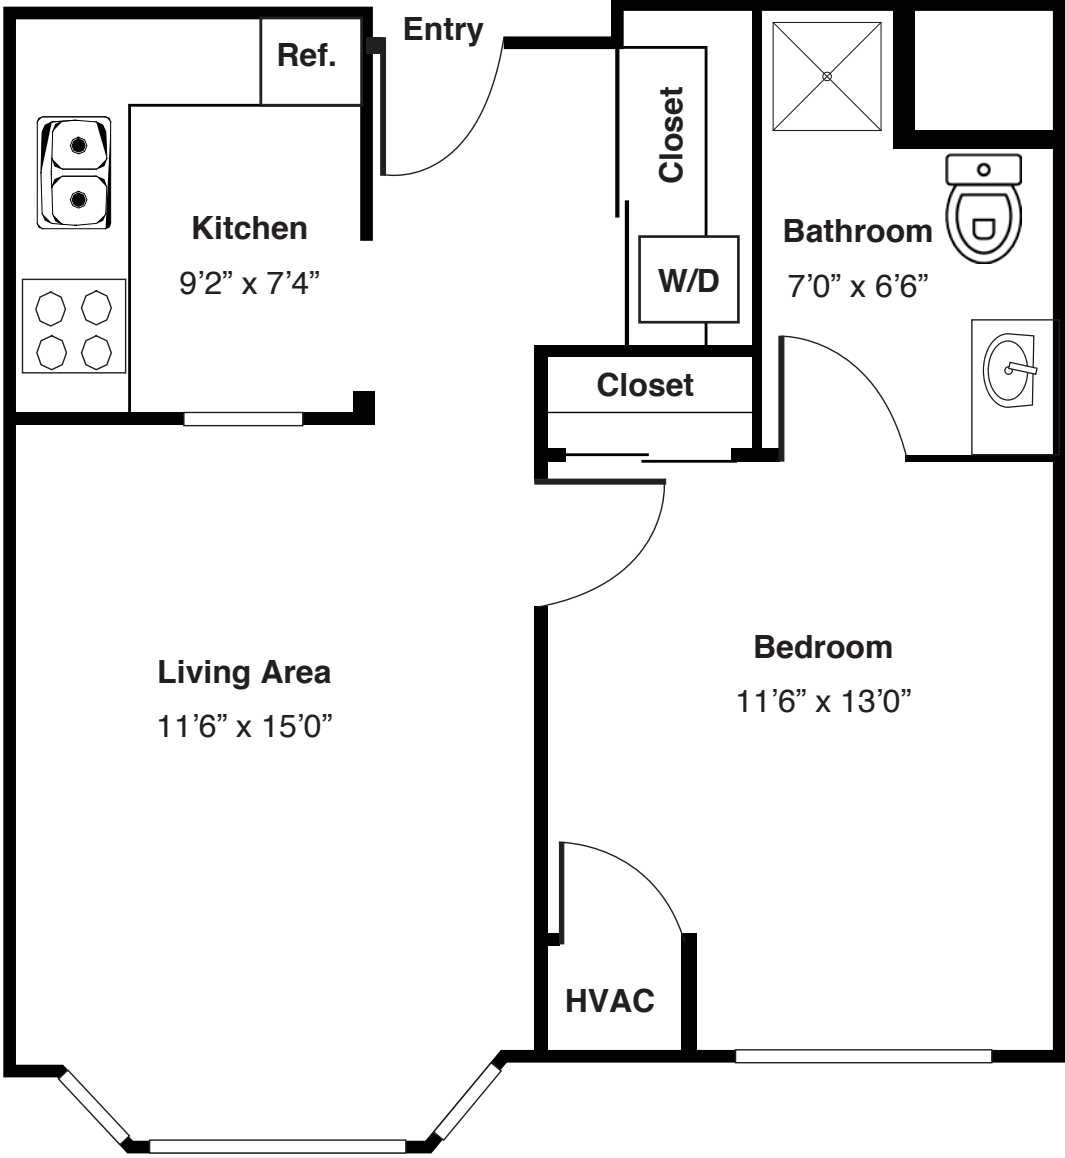

Independent Living
Apartment Floor Plan
One bedroom

One bedroom

(Room dimensions may vary slightly - 612 sq.ft)

Monthly Fee _____ | Entrance Fee _____

MARIAN VILLAGE
FRANCISCAN COMMUNITIES

Franciscan Ministries sponsored by the Franciscan Sisters of Chicago