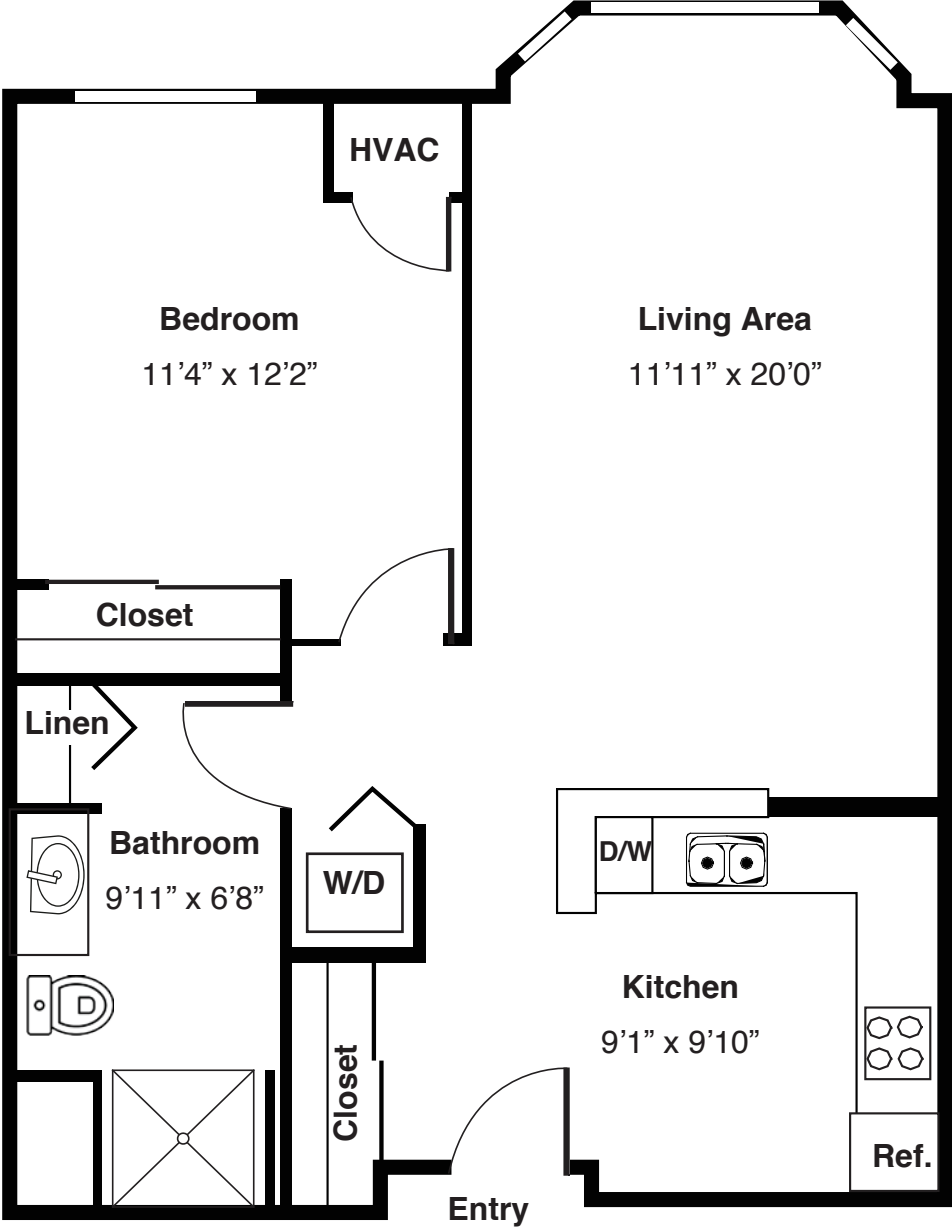

Independent Living  
Apartment Floor Plan  
One bedroom

**One bedroom with bay window**

*(Room dimensions may vary slightly - 718 sq.ft)*

Monthly Fee \_\_\_\_\_ | Entrance Fee \_\_\_\_\_

**MARIAN VILLAGE**  
FRANCISCAN COMMUNITIES