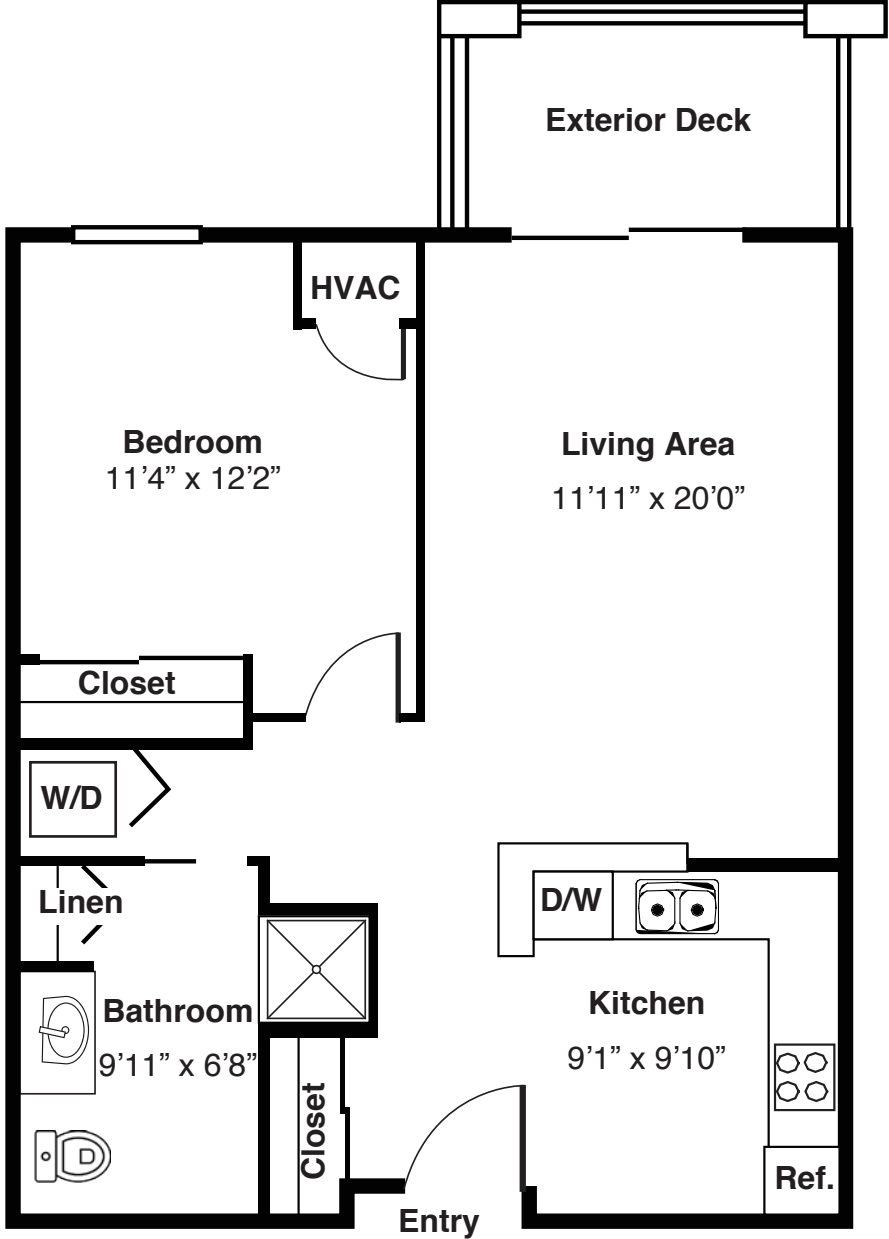

Independent Living
Apartment Floor Plan
One bedroom

One bedroom with deck

(Room dimensions may vary slightly - 693 sq.ft)

Monthly Fee _____ | Entrance Fee _____

MARIAN VILLAGE
FRANCISCAN COMMUNITIES

Franciscan Ministries sponsored by the Franciscan Sisters of Chicago