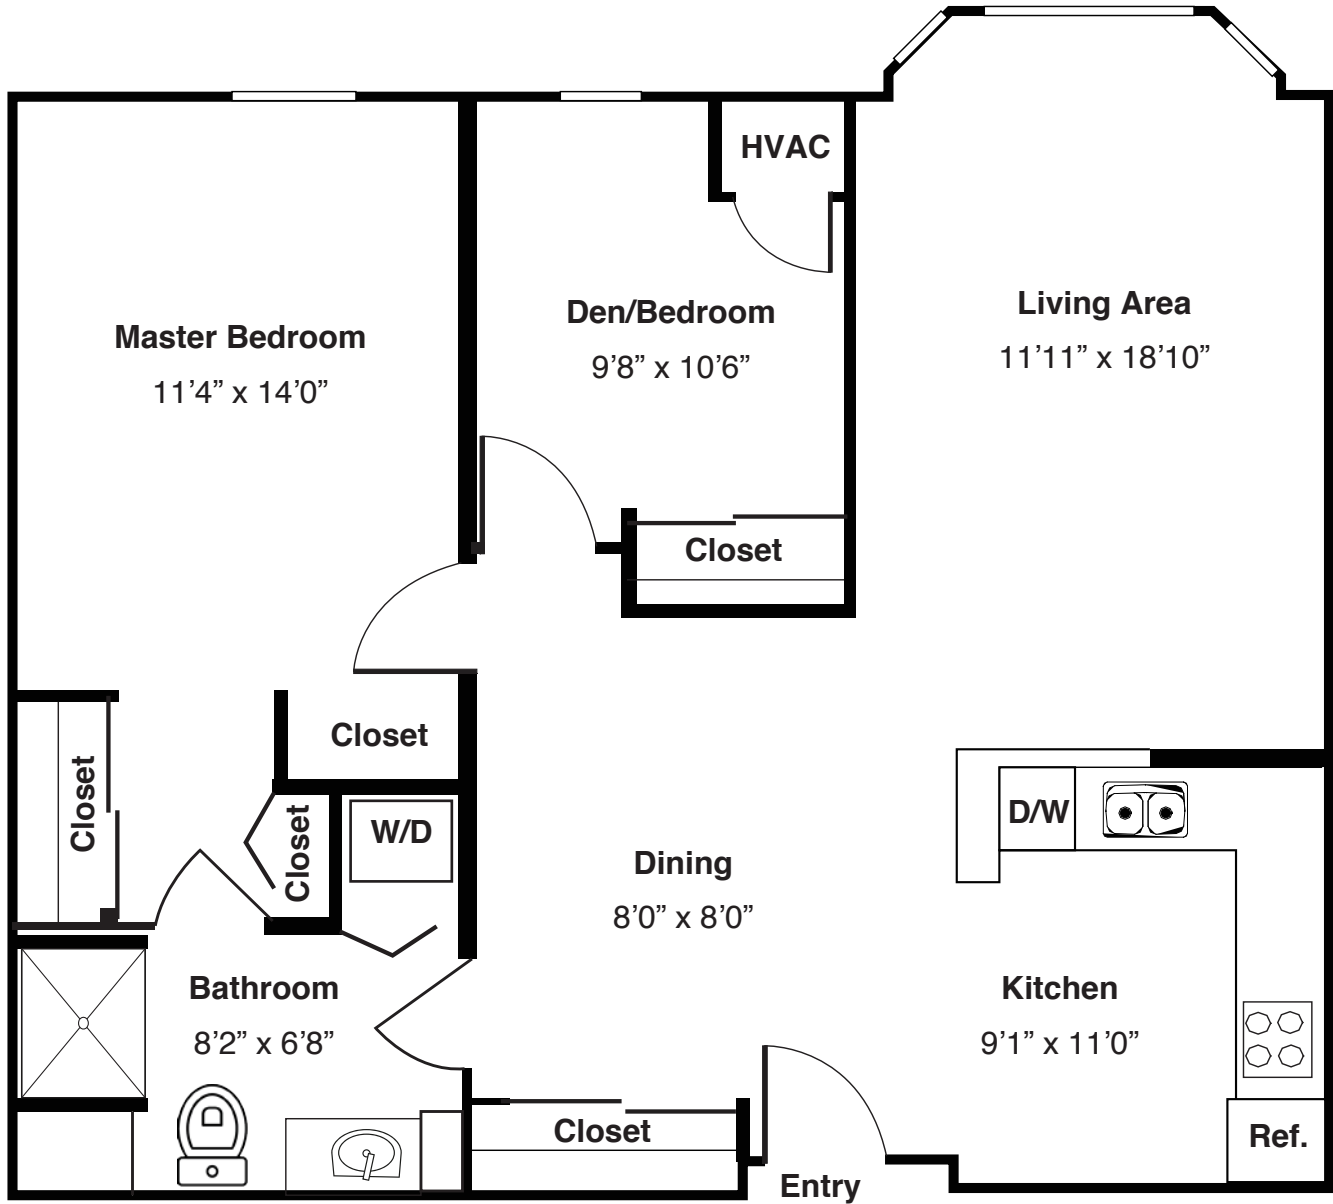

Independent Living  
Apartment Floor Plan  
One bedroom

**One bedroom with den**

*(Room dimensions may vary slightly - 1009 sq.ft)*

Monthly Fee \_\_\_\_\_ | Entrance Fee \_\_\_\_\_

**MARIAN VILLAGE**  
FRANCISCAN COMMUNITIES