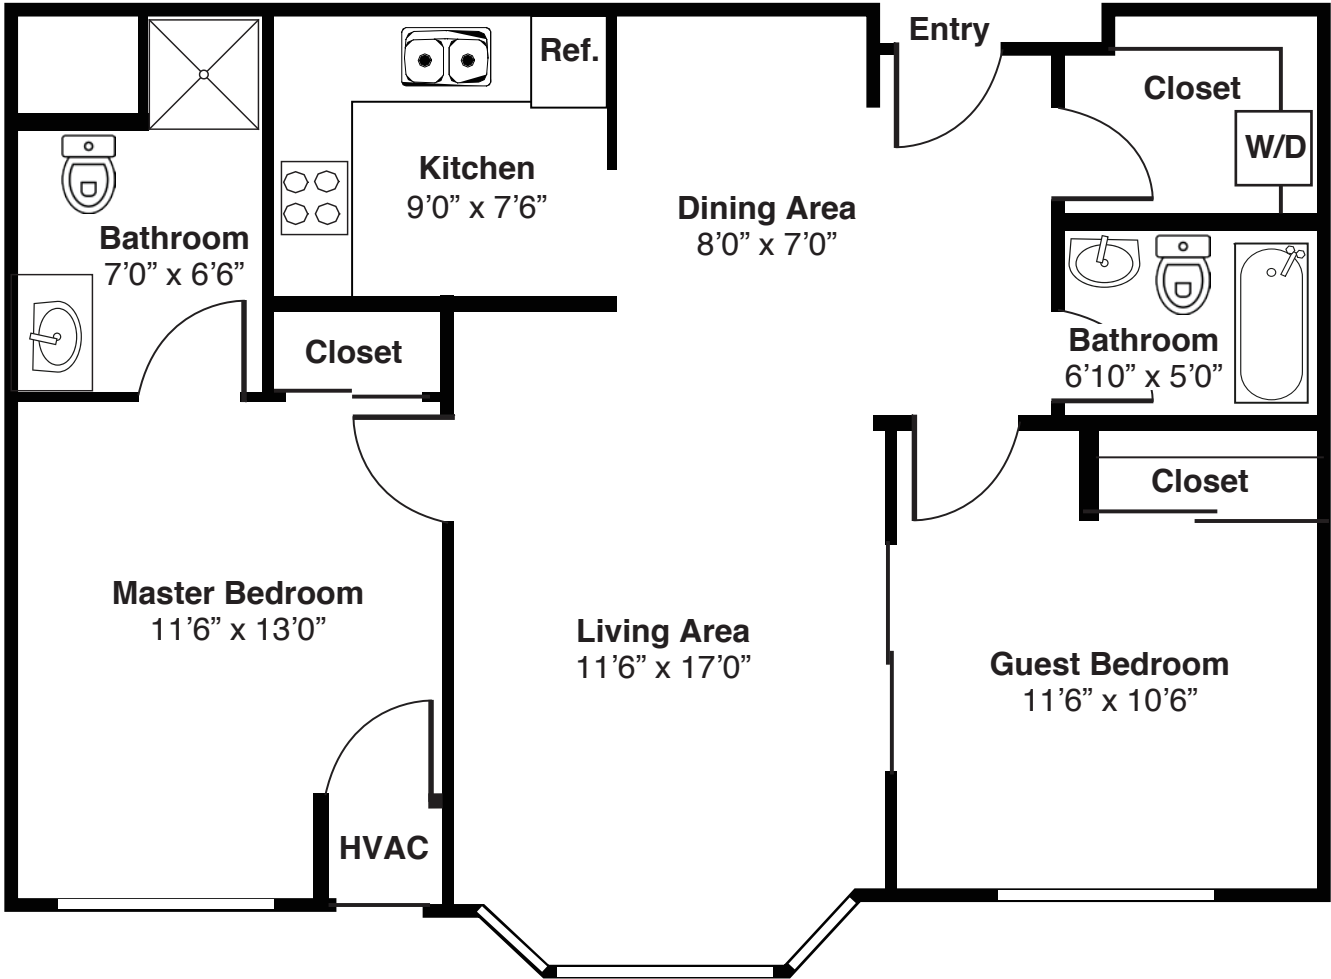

Independent Living  
Apartment Floor Plan  
Two bedroom

**Two bedroom, Two baths**

*(Room dimensions may vary slightly - 912 sq.ft)*

Monthly Fee \_\_\_\_\_ | Entrance Fee \_\_\_\_\_

LIVING joyfully