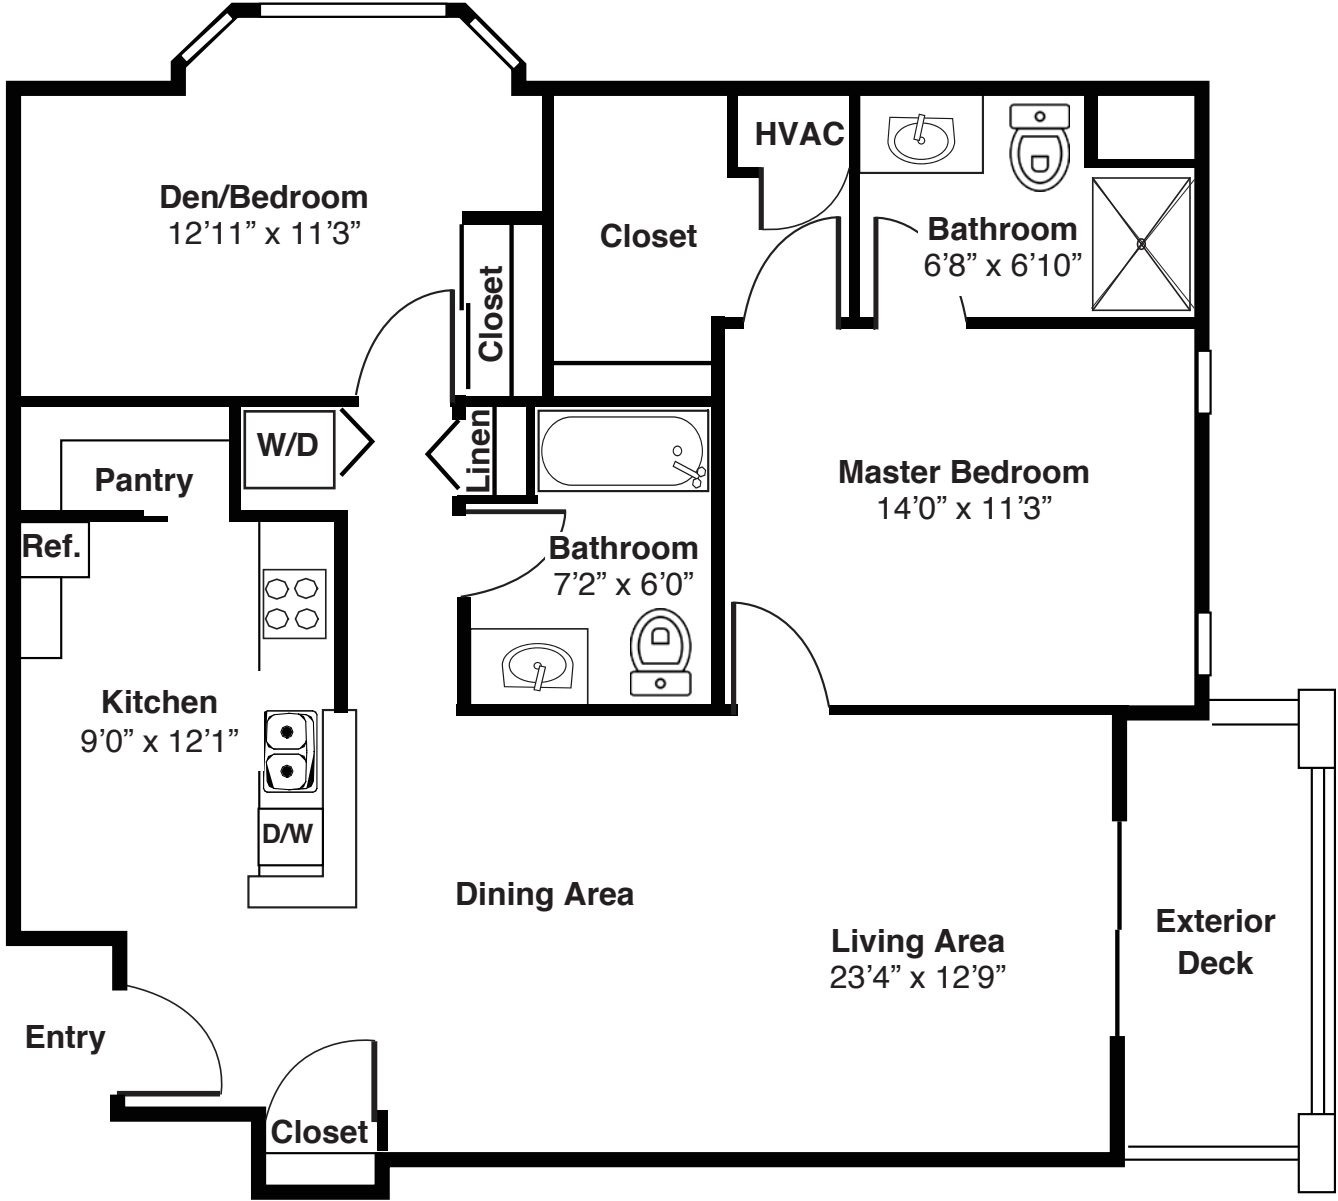

Independent Living
Apartment Floor Plan
Two bedroom

Two bedroom, Two bath with bay window and deck
(Room dimensions may vary slightly - 1,109 sq.ft)

Monthly Fee _____ | Entrance Fee _____

LIVING joyfully