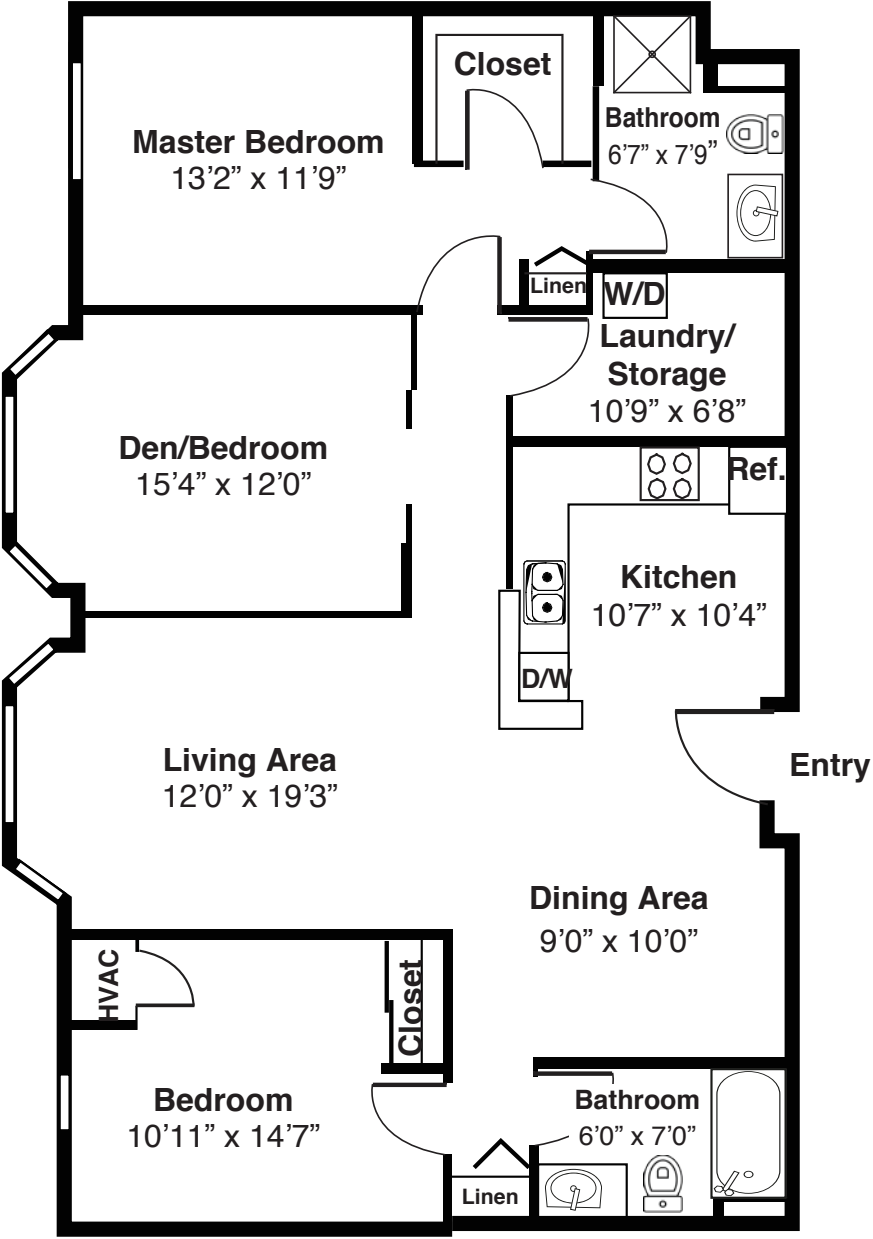

Independent Living
Apartment Floor Plan
Two bedroom

Two bedroom, Two bath with den

(Room dimensions may vary slightly - 1,427 sq.ft)

Monthly Fee _____ | Entrance Fee _____

MARIAN VILLAGE
FRANCISCAN COMMUNITIES