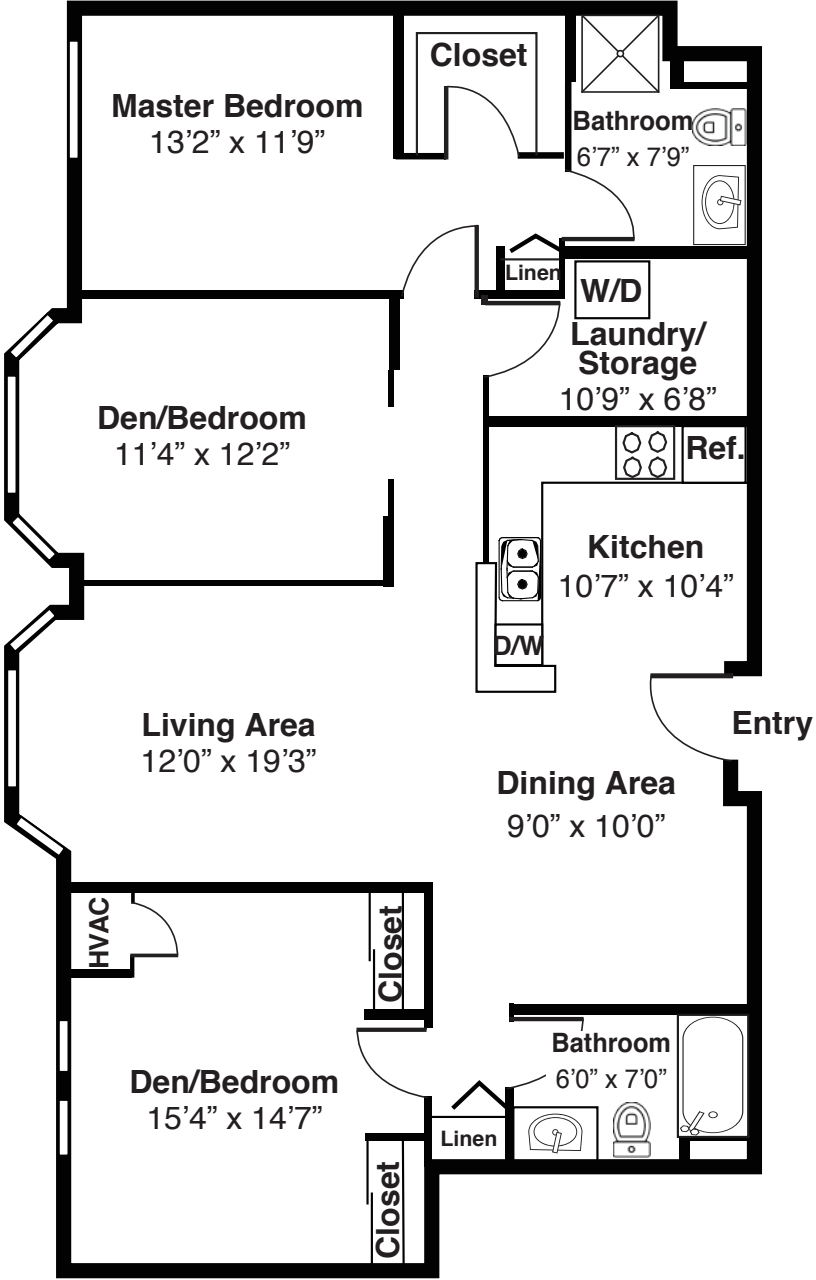

Independent Living
Apartment Floor Plan
Two bedroom

Two bedroom, Two bath with den
(Room dimensions may vary slightly - 1,497 sq.ft)

Monthly Fee _____ | Entrance Fee _____

MARIAN VILLAGE
FRANCISCAN COMMUNITIES