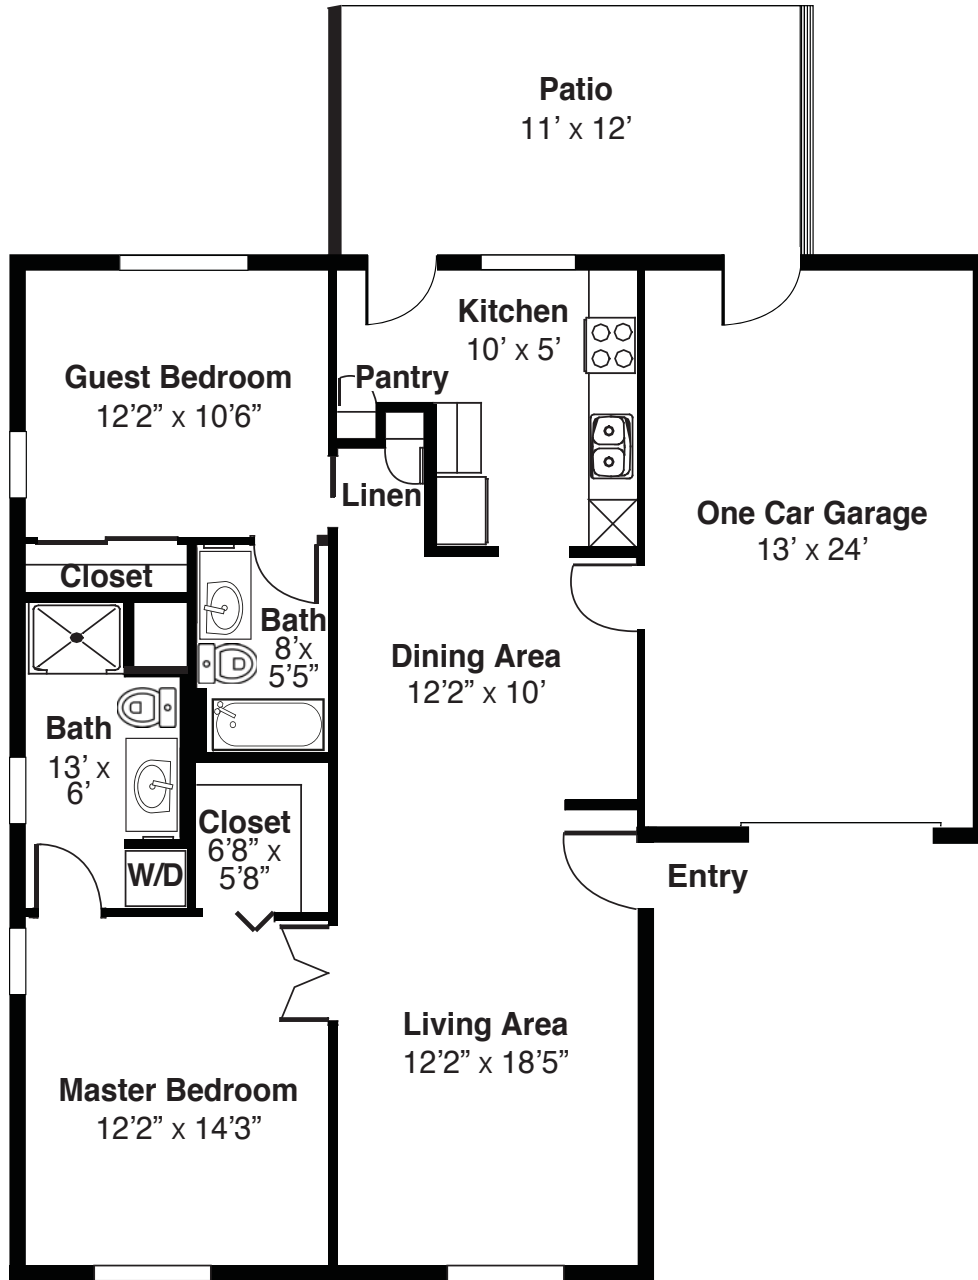

Independent Living
Garden Home Floor Plan
Two bedroom, Two bath

Daisy A

(Room dimensions may vary slightly - 1,126 sq.ft)

Monthly Fee _____ | Entrance Fee _____

 **The Meadows**
at MARIAN VILLAGE
FRANCISCAN COMMUNITIES
Franciscan Ministries sponsored by the Franciscan Sisters of Chicago