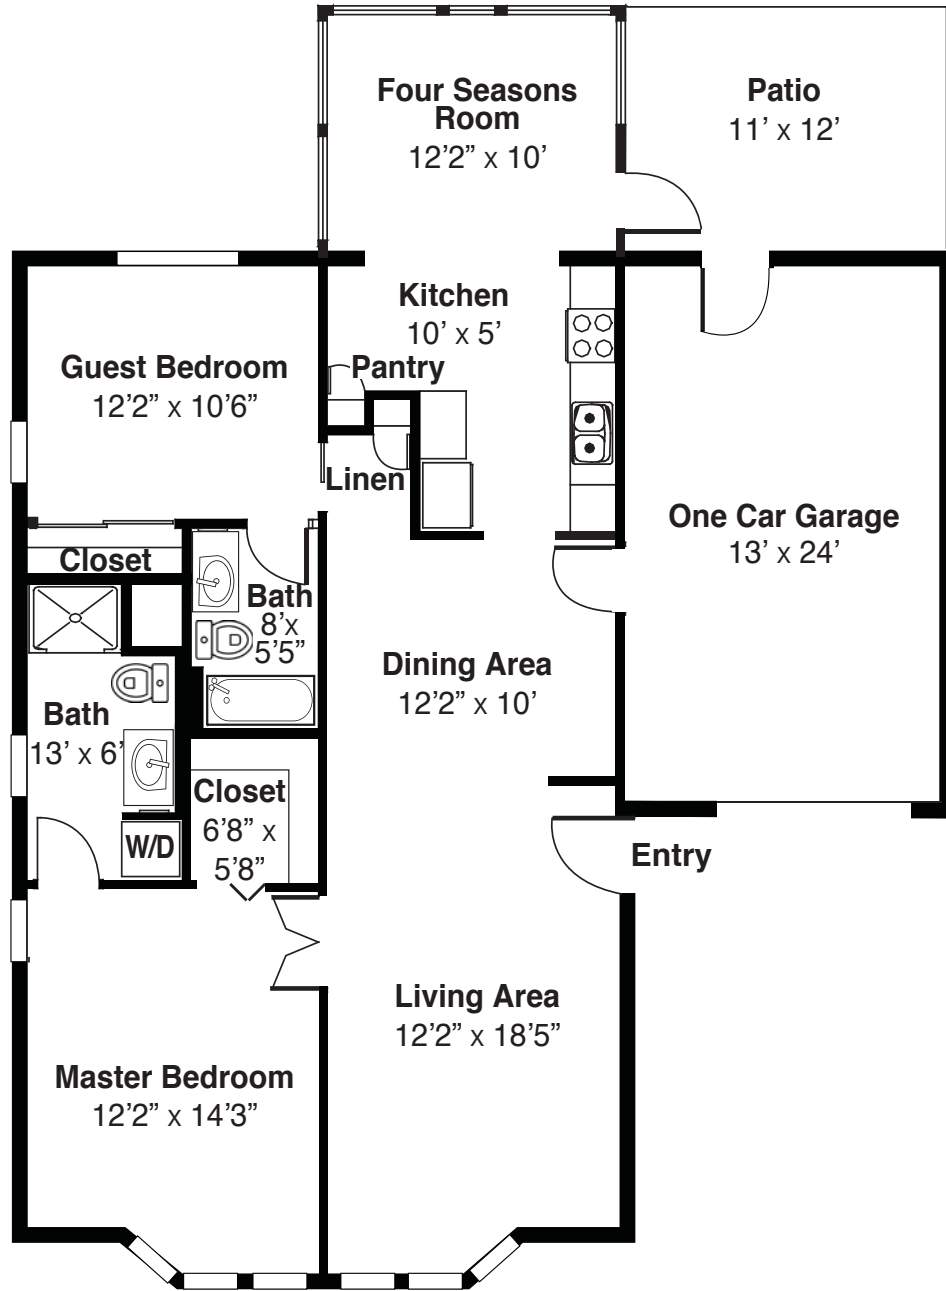

Independent Living
Garden Home Floor Plan
Two bedroom, Two bath

Goldenrod A

(Room dimensions may vary slightly - 1,300 sq.ft)

Monthly Fee _____ | Entrance Fee _____