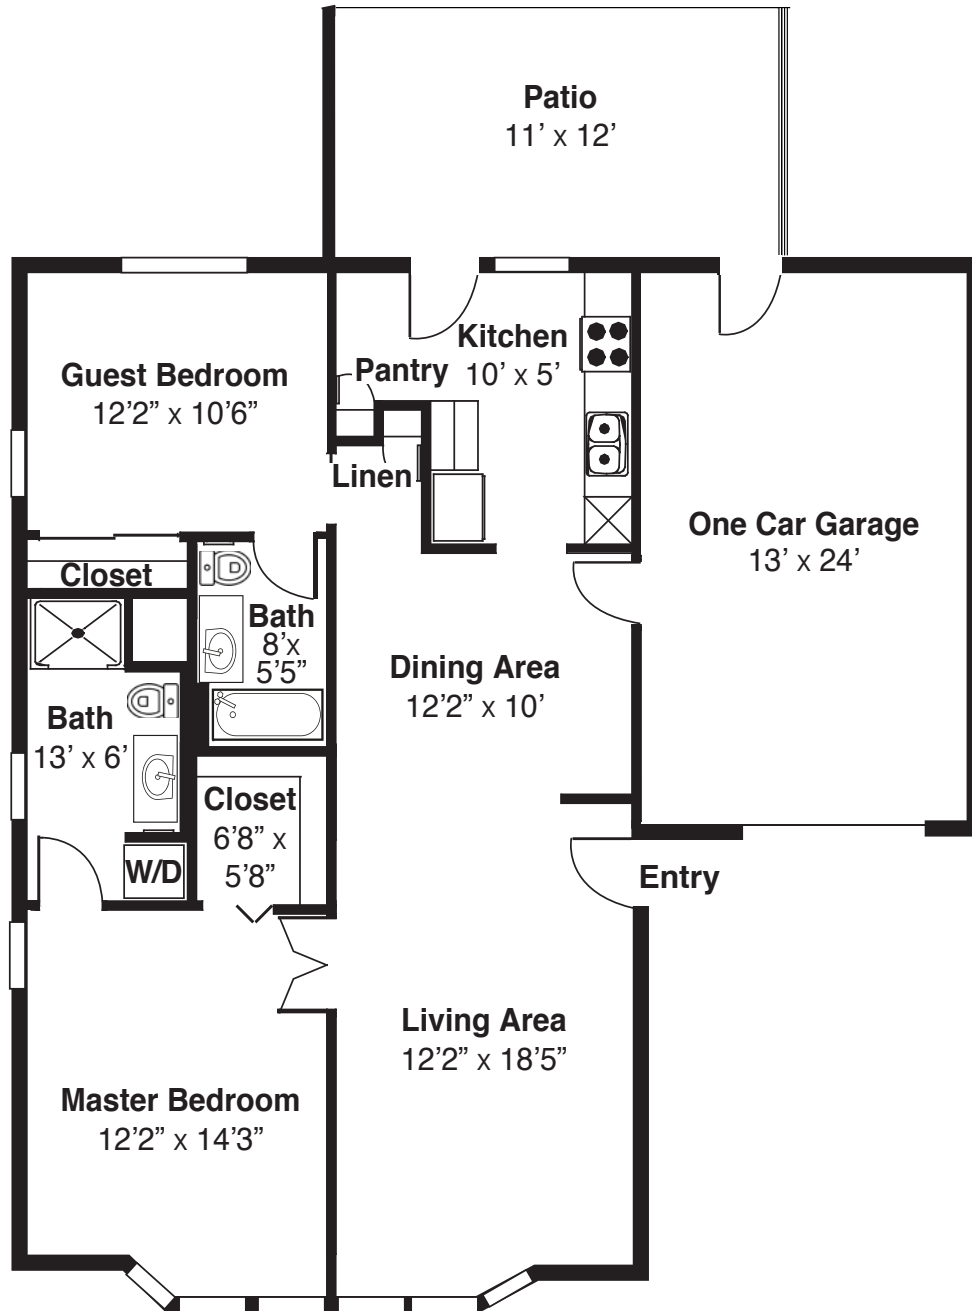

Independent Living
Garden Home Floor Plan
Two bedroom, Two bath

Primrose A

(Room dimensions may vary slightly - 1,150 sq.ft)

Monthly Fee _____ | Entrance Fee _____

LIVING joyfully

15624 Marian Drive, Homer Glen, IL 60491 • 708-226-3780 • www.marianvillage.org