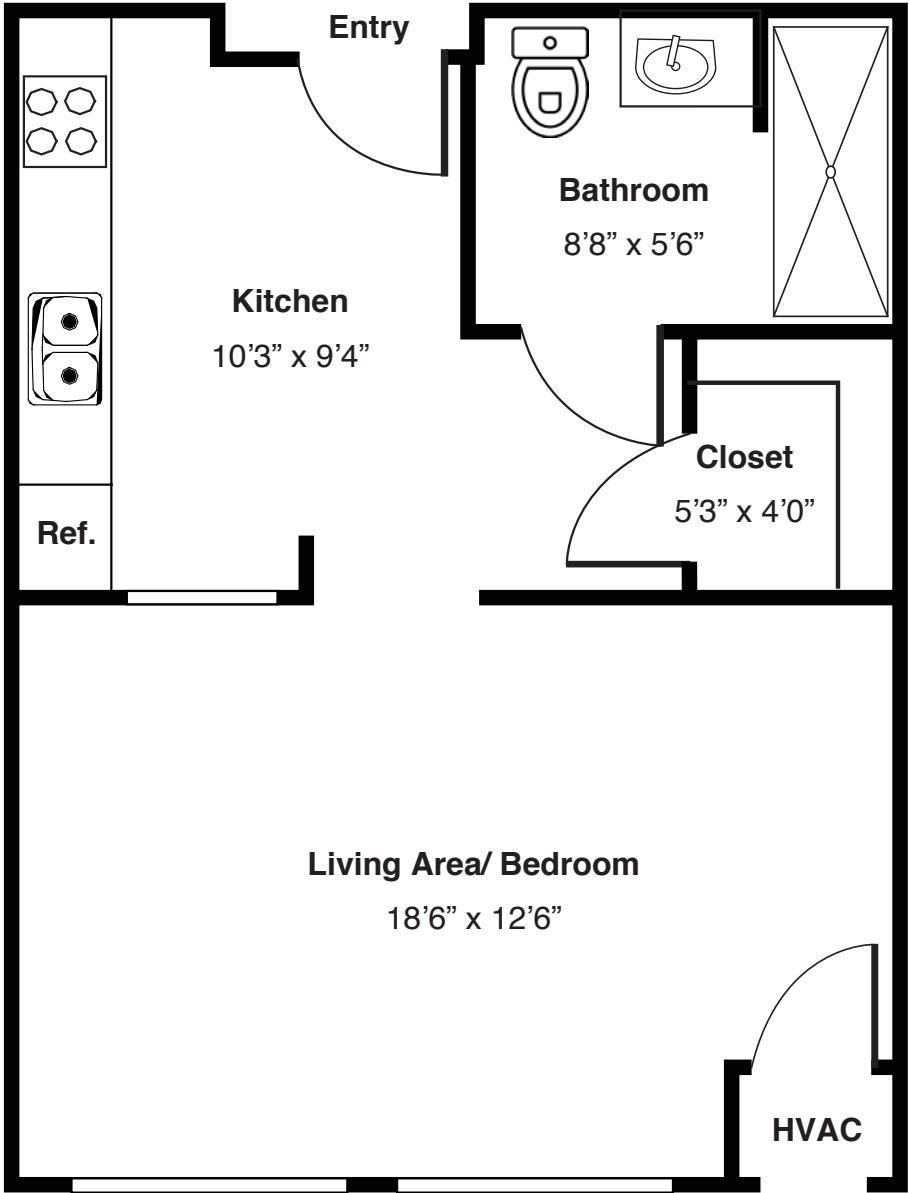

Independent Living
Apartment Floor Plan
Studio

Studio

(Room dimensions may vary slightly - 494 sq.ft)

Monthly Fee _____ | Entrance Fee _____

MARIAN VILLAGE
FRANCISCAN COMMUNITIES

Franciscan Ministries sponsored by the Franciscan Sisters of Chicago