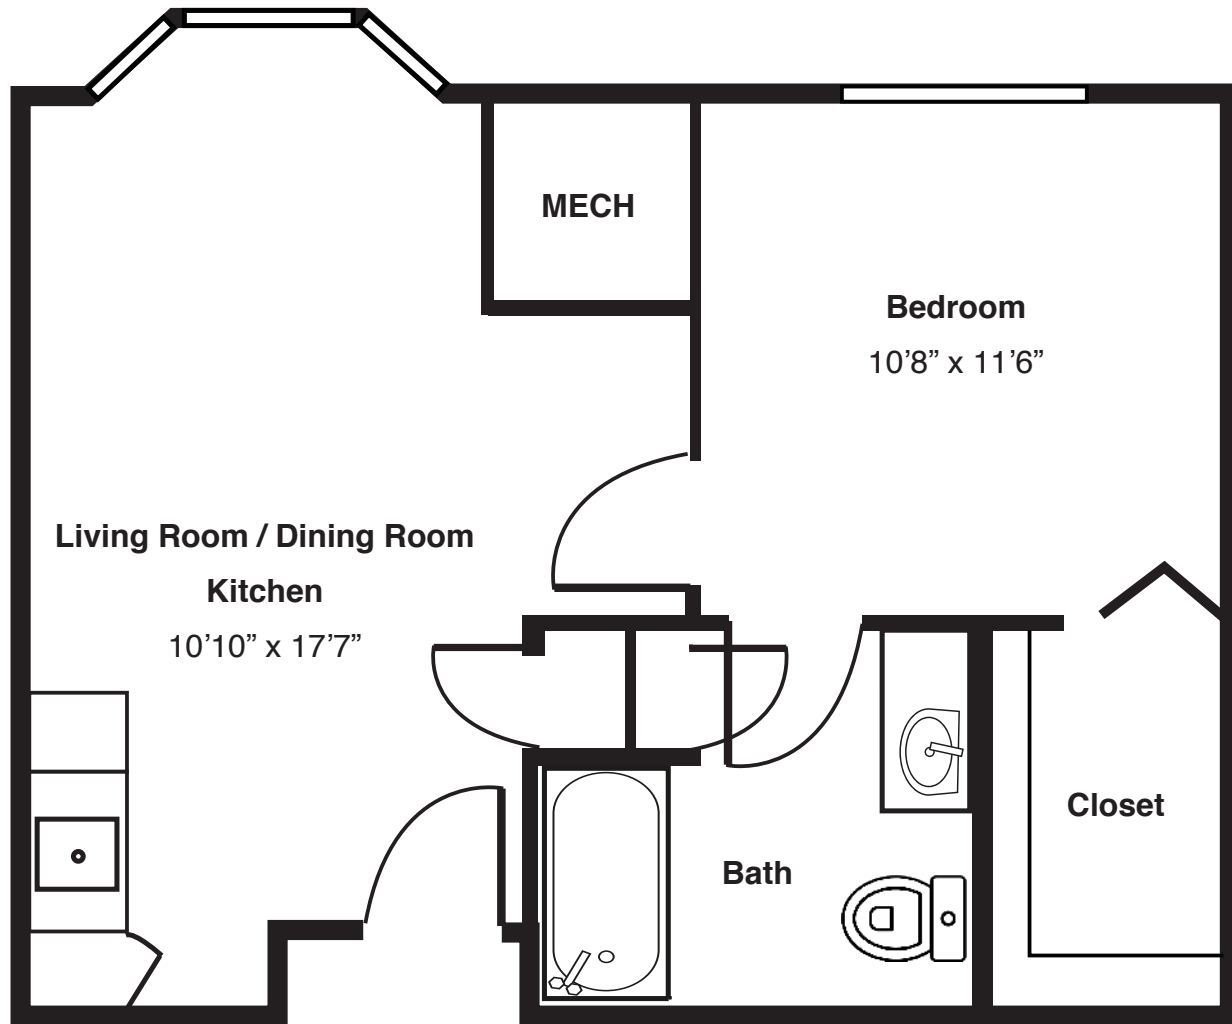

Assisted Living
Floor Plan
One Bedroom

One Bedroom

(Room dimensions may vary slightly - 536 sq.ft)

THE VILLAGE AT MERCY CREEK

FRANCISCAN COMMUNITIES

Franciscan Ministries sponsored by the Franciscan Sisters of Chicago

LIVING *joyfully*

1501 Mercy Creek Drive, Normal, IL 61761 • 309-268-1501 • www.villageatmercycreek.org