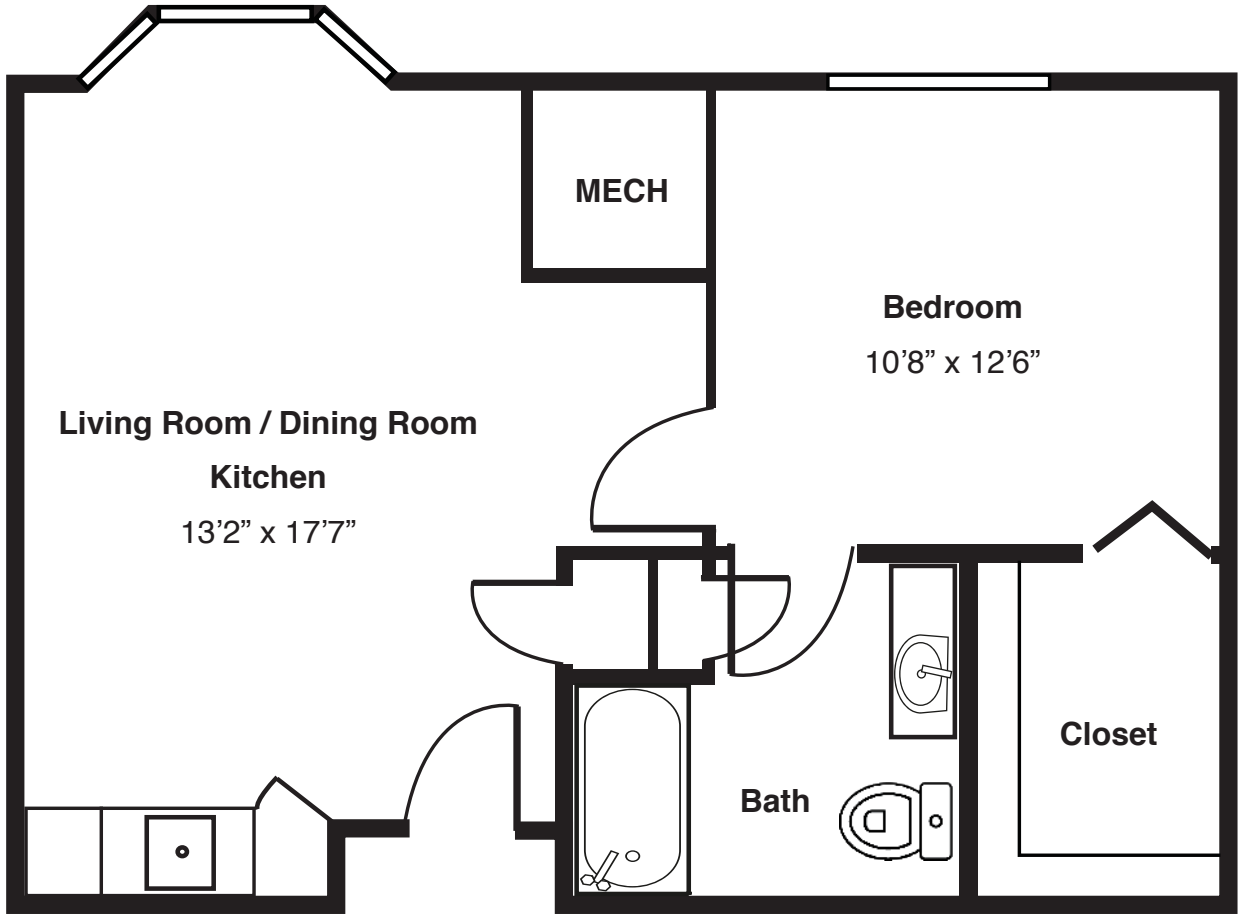

Assisted Living  
Floor Plan  
One Bedroom Deluxe

**One Bedroom Deluxe**

*(Room dimensions may vary slightly - 604 sq.ft)*

**THE VILLAGE AT MERCY CREEK**  
FRANCISCAN COMMUNITIES

*Franciscan Ministries sponsored by the Franciscan Sisters of Chicago*

LIVING joyfully