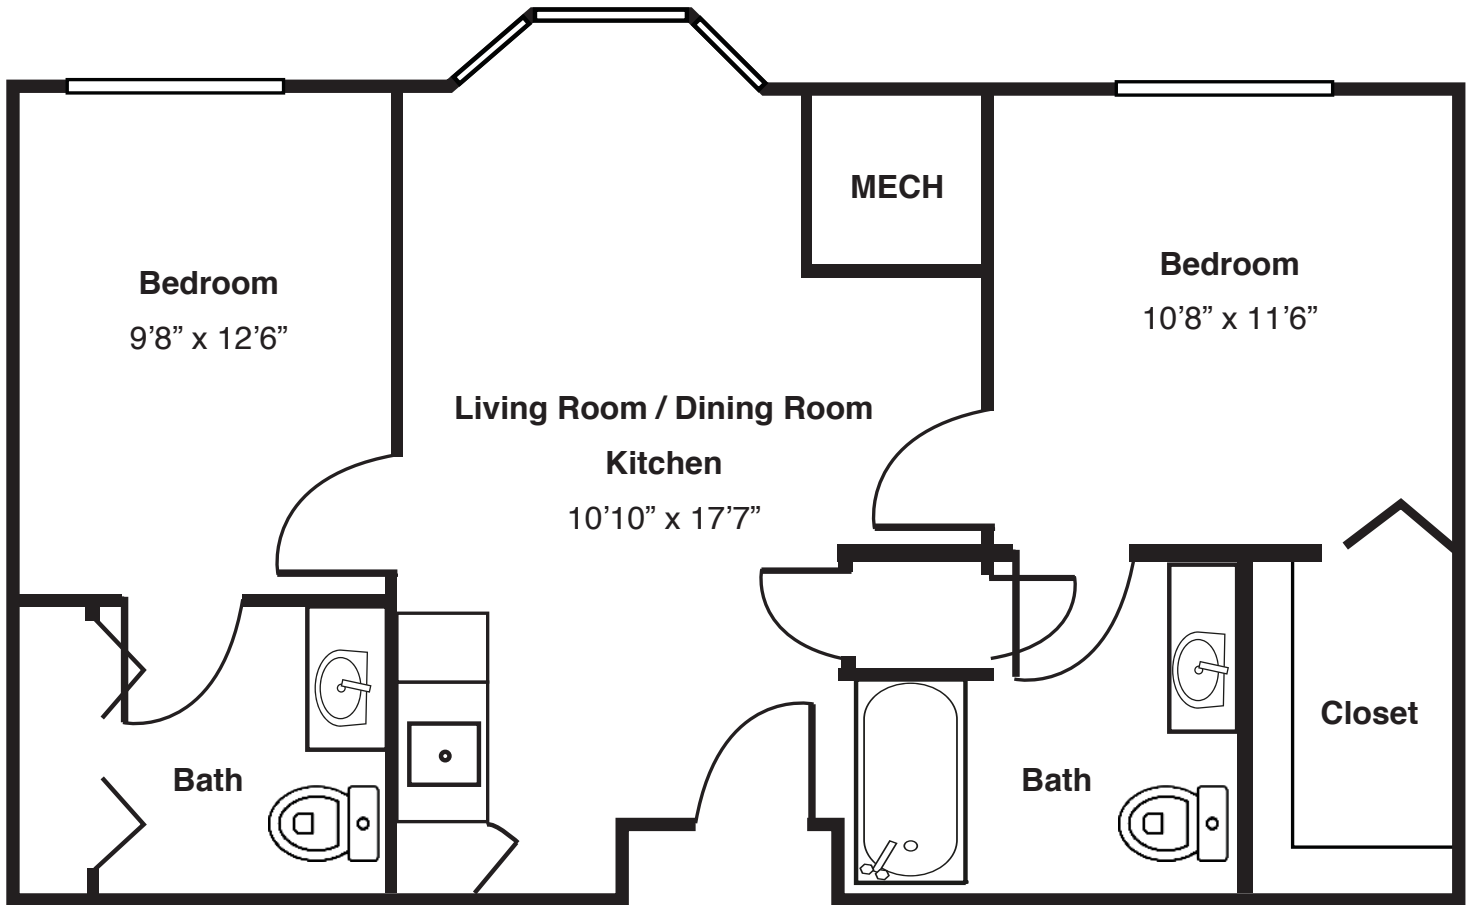

Assisted Living  
Floor Plan  
Two Bedroom

**Two Bedroom**

*(Room dimensions may vary slightly - 726 sq.ft)*

**THE VILLAGE AT MERCY CREEK**

**FRANCISCAN COMMUNITIES**

*Franciscan Ministries sponsored by the Franciscan Sisters of Chicago*

LIVING *joyfully*

1501 Mercy Creek Drive, Normal, IL 61761 • 309-268-1501 • [www.villageatmercycreek.org](http://www.villageatmercycreek.org)